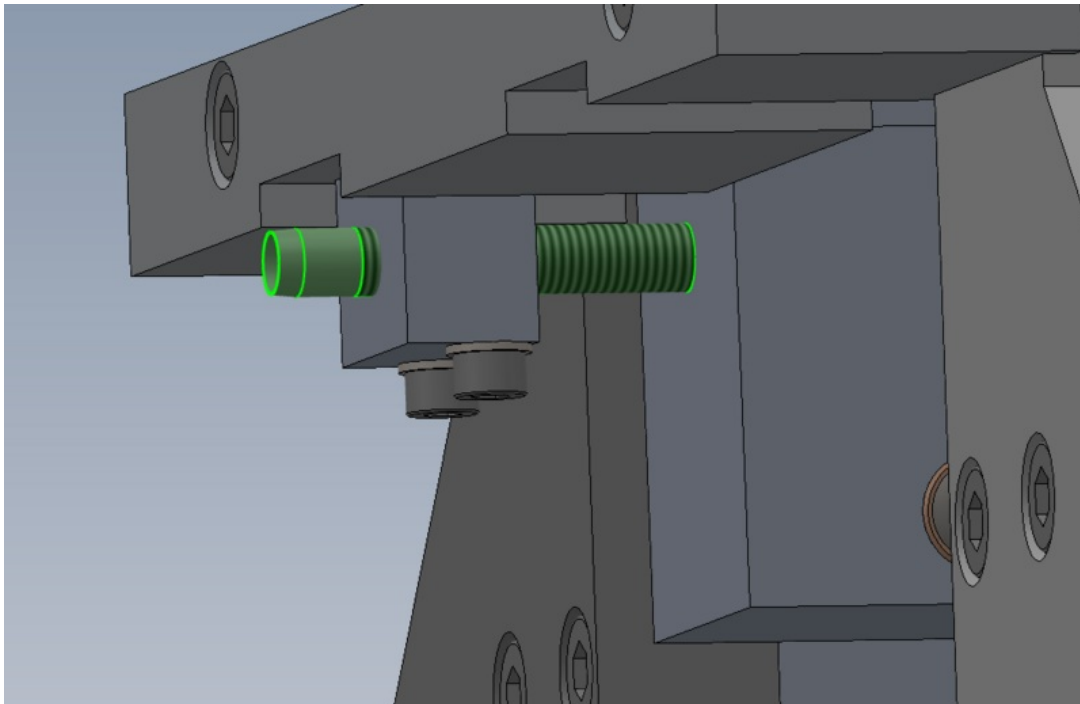

Fichier:R0000713E Bench Assemble R Axis Limit Assembly Screenshot 2023-09-25 140854.png



R0000713E_Bench_Assemble_R_Axis_Limit_Assembly_Screenshot_2023-09-25_140854

File history

Click on a date/time to view the file as it appeared at that time.

	Date/Time	Thumbnail	Dimensions	User	Comment
current	14:09, 25 September 2023		994 × 644 (39 KB)	Gareth Green (talk contribs)	R0000713E_Bench_Assemble_R_Axis_Limit_Assembly_Screenshot_2023-09-25_140854

Horizontal resolution	37.79 dpc
Vertical resolution	37.79 dpc