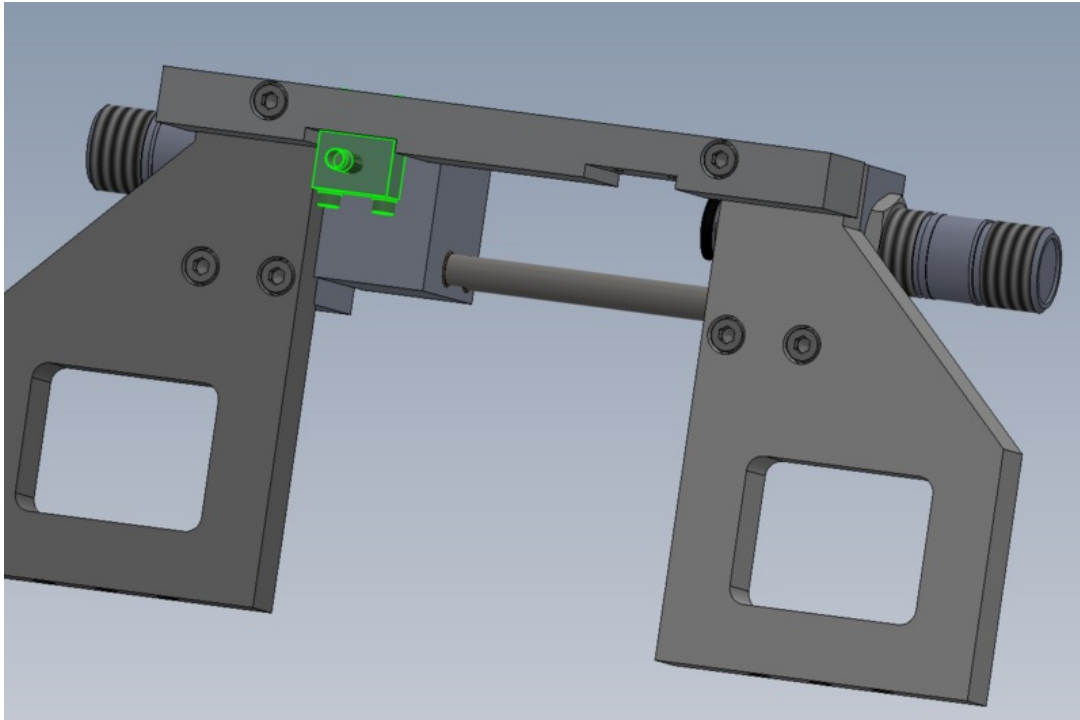

Fichier:R0000713E Bench Assemble R Axis Limit Assembly Screenshot 2023-09-25 140810.png



R0000713E_Bench_Assemble_R_Axis_Limit_Assembly_Screenshot_2023-09-25_140810

File history

Click on a date/time to view the file as it appeared at that time.

	Date/Time	Thumbnail	Dimensions	User	Comment
current	15:09, 25 September 2023		1,284 × 849 (82 KB)	Gareth Green (talk contribs)	R0000713E_Bench_Assemble_R_Axis_Limit_Assembly_Screenshot_2023-09-25_140810

Horizontal resolution	37.79 dpc
Vertical resolution	37.79 dpc