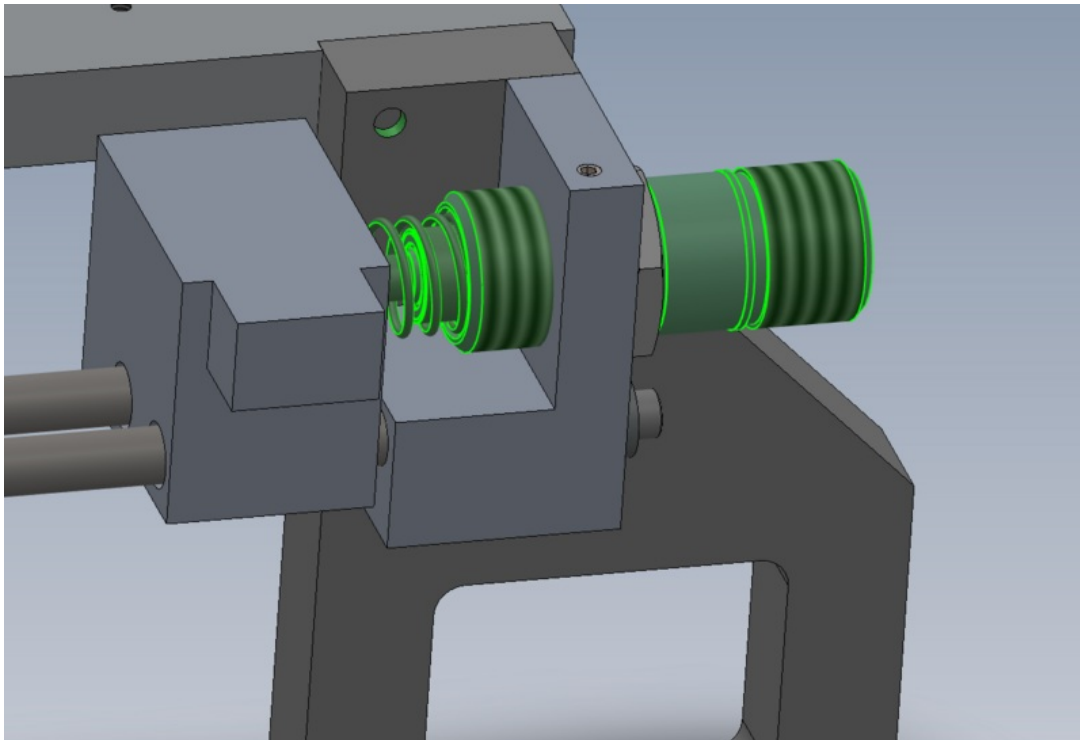

# Fichier:R0000713E Bench Assemble R Axis Limit Assembly Screenshot 2023-09-25 140137.png



## File history

Click on a date/time to view the file as it appeared at that time.

	Date/Time	Thumbnail	Dimensions	User	Comment
current	14:02, 25 September 2023		1,199 × 816 (107 KB)	Gareth Green (talk   contribs)	R0000713E_Bench_Assemble_R_Axis_Limit_Assembly_Screenshot_2023-09-25_140137

Horizontal resolution	37.79 dpc
Vertical resolution	37.79 dpc