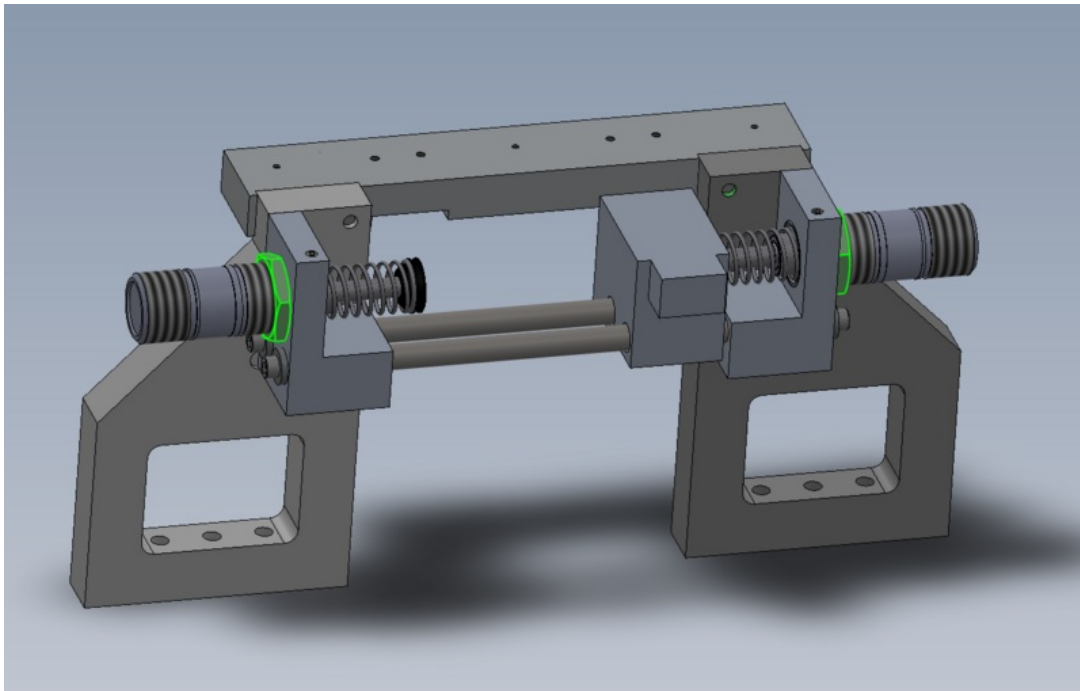

Fichier:R0000713E Bench Assemble R Axis Limit Assembly Screenshot 2023-09-25 135923.png



R0000713E_Bench_Assemble_R_Axis_Limit_Assembly_Screenshot_2023-09-25_135923

File history

Click on a date/time to view the file as it appeared at that time.

	Date/Time	Thumbnail	Dimensions	User	Comment
current	14:59, 25 September 2023		1,287 × 815 (176 KB)	Gareth Green (talk contribs)	R0000713E_Bench_Assemble_R_Axis_Limit_Assembly_Screenshot_2023-09-25_135923

Horizontal resolution	37.79 dpc
Vertical resolution	37.79 dpc