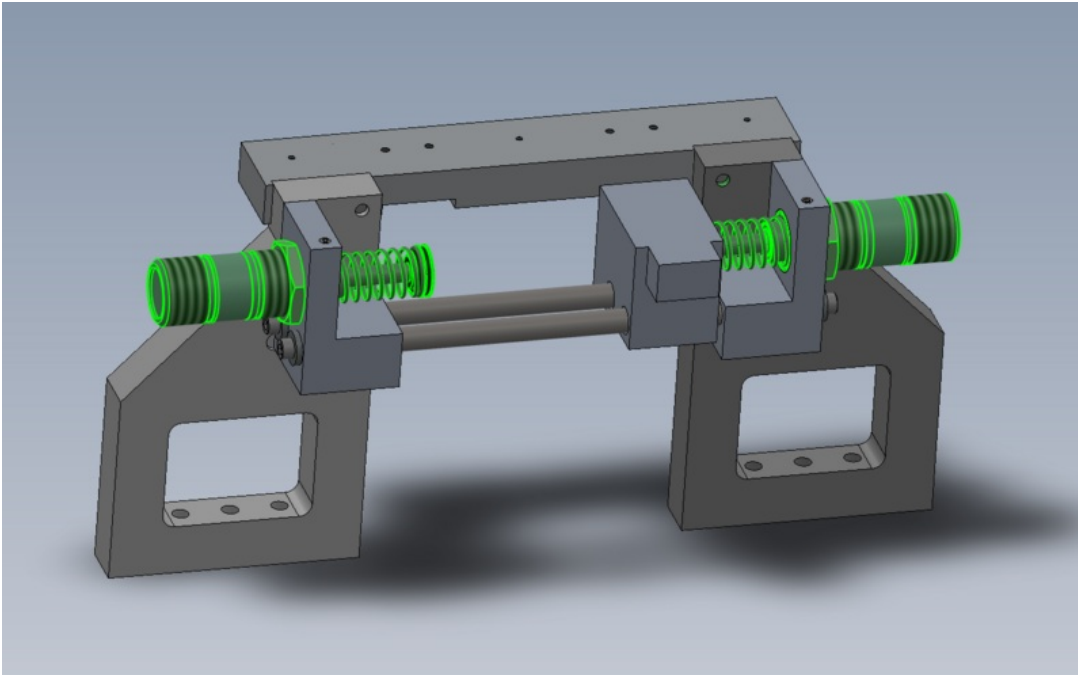

Fichier:R0000713E Bench Assemble R Axis Limit Assembly Screenshot 2023-09-25 135914.png



R0000713E_Bench_Assemble_R_Axis_Limit_Assembly_Screenshot_2023-09-25_135914

File history

Click on a date/time to view the file as it appeared at that time.

	Date/Time	Thumbnail	Dimensions	User	Comment
current	13:59, 25 September 2023		1,350 × 837 (190 KB)	Gareth Green (talk contribs)	R0000713E_Bench_Assemble_R_Axis_Limit_Assembly_Screenshot_2023-09-25_135914

You cannot overwrite this file.

File usage

The following page links to this file:

R0000713E Bench Assemble R Axis Limit Assembly

Metadata

This file contains additional information, probably added from the digital camera or scanner used to create or digitize it. If the file has been modified from its original state, some details may not fully reflect the modified file.

Horizontal resolution	37.79 dpc
Vertical resolution	37.79 dpc