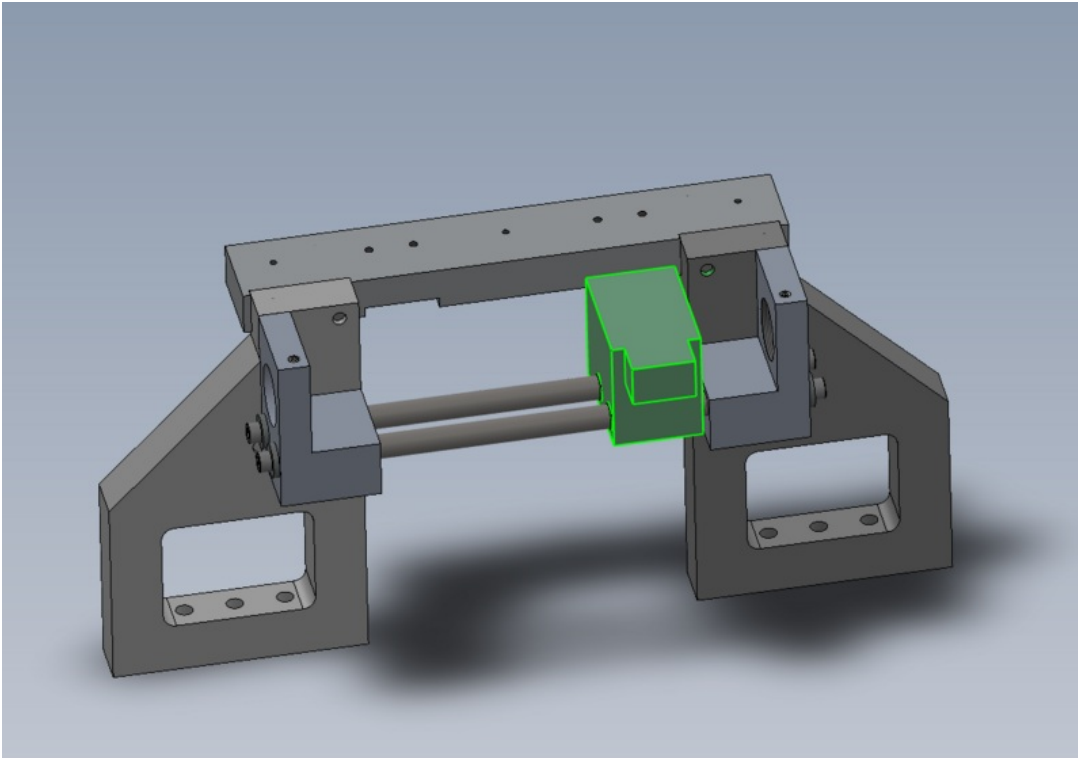

Fichier:R0000713E Bench Assemble R Axis Limit Assembly Screenshot 2023-09-25 135627.png



R0000713E_Bench_Assemble_R_Axis_Limit_Assembly_Screenshot_2023-09-25_135627

File history

Click on a date/time to view the file as it appeared at that time.

	Date/Time	Thumbnail	Dimensions	User	Comment
current	13:56, 25 September 2023		1,122 × 784 (131 KB)	Gareth Green (talk contribs)	R0000713E_Bench_Assemble_R_Axis_Limit_Assembly_Screenshot_2023-09-25_135627

You cannot overwrite this file.

File usage

The following page links to this file:

R0000713E Bench Assemble R Axis Limit Assembly

Metadata

This file contains additional information, probably added from the digital camera or scanner used to create or digitize it. If the file has been modified from its original state, some details may not fully reflect the modified file.

Horizontal resolution	37.79 dpc
Vertical resolution	37.79 dpc