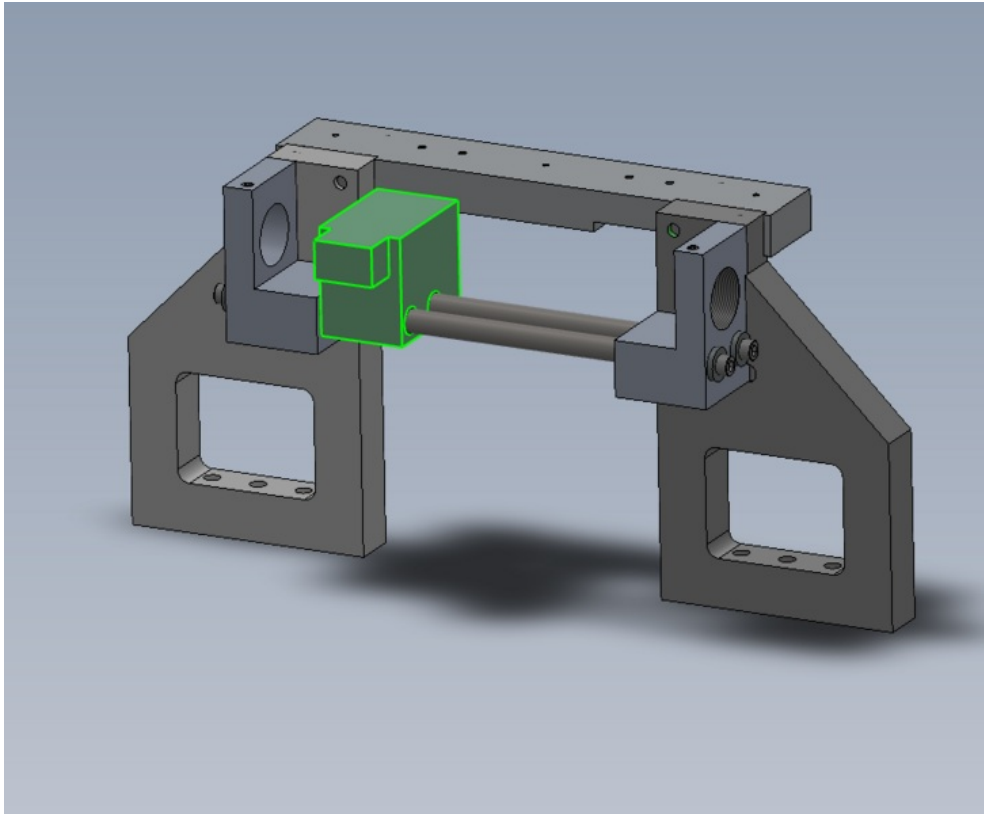

# Fichier:R0000713E Bench Assemble R Axis Limit Assembly Screenshot 2023-09-25 135503.png



## File history

Click on a date/time to view the file as it appeared at that time.

	Date/Time	Thumbnail	Dimensions	User	Comment
current	14:56, 25 September 2023		856 × 704 (69 KB)	Gareth Green (talk   contribs)	R0000713E_Bench_Assemble_R_Axis_Limit_Assembly_Screenshot_2023-09-25_135503

Horizontal resolution	37.79 dpc
Vertical resolution	37.79 dpc