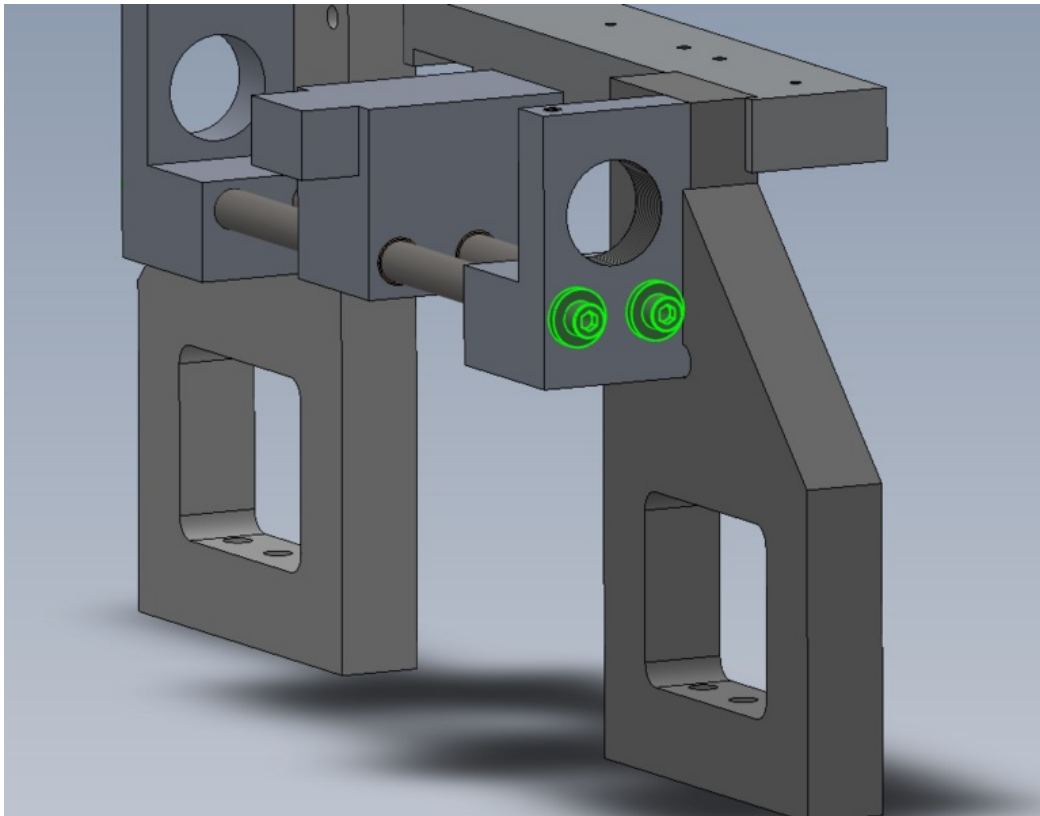

Fichier:R0000713E Bench Assemble R Axis Limit Assembly Screenshot 2023-09-25 135303.png



R0000713E_Bench_Assemble_R_Axis_Limit_Assembly_Screenshot_2023-09-25_135303

File history

Click on a date/time to view the file as it appeared at that time.

	Date/Time	Thumbnail	Dimensions	User	Comment
current	14:53, 25 September 2023		937 × 728 (83 KB)	Gareth Green (talk contribs)	R0000713E_Bench_Assemble_R_Axis_Limit_Assembly_Screenshot_2023-09-25_135303

Horizontal resolution	37.79 dpc
Vertical resolution	37.79 dpc