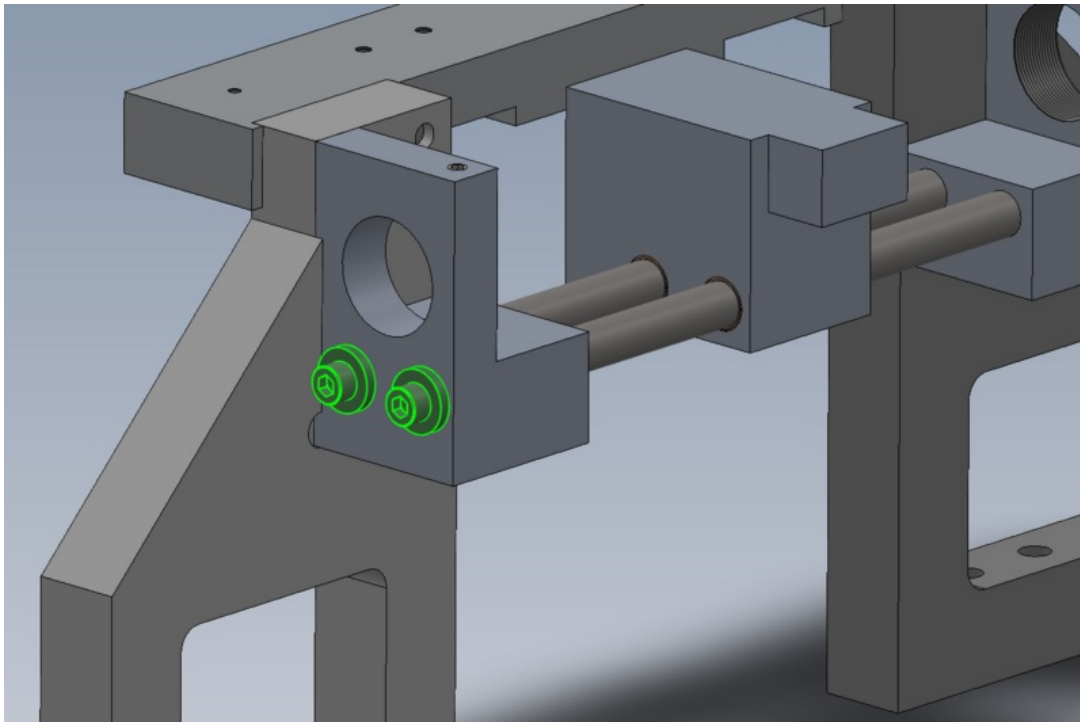

Fichier:R0000713E Bench Assemble R Axis Limit Assembly Screenshot 2023-09-25 135247.png



R0000713E_Bench_Assemble_R_Axis_Limit_Assembly_Screenshot_2023-09-25_135247

File history

Click on a date/time to view the file as it appeared at that time.

	Date/Time	Thumbnail	Dimensions	User	Comment
current	13:53, 25 September 2023		1,224 × 811 (118 KB)	Gareth Green (talk contribs)	R0000713E_Bench_Assemble_R_Axis_Limit_Assembly_Screenshot_2023-09-25_135247

Horizontal resolution	37.79 dpc
Vertical resolution	37.79 dpc