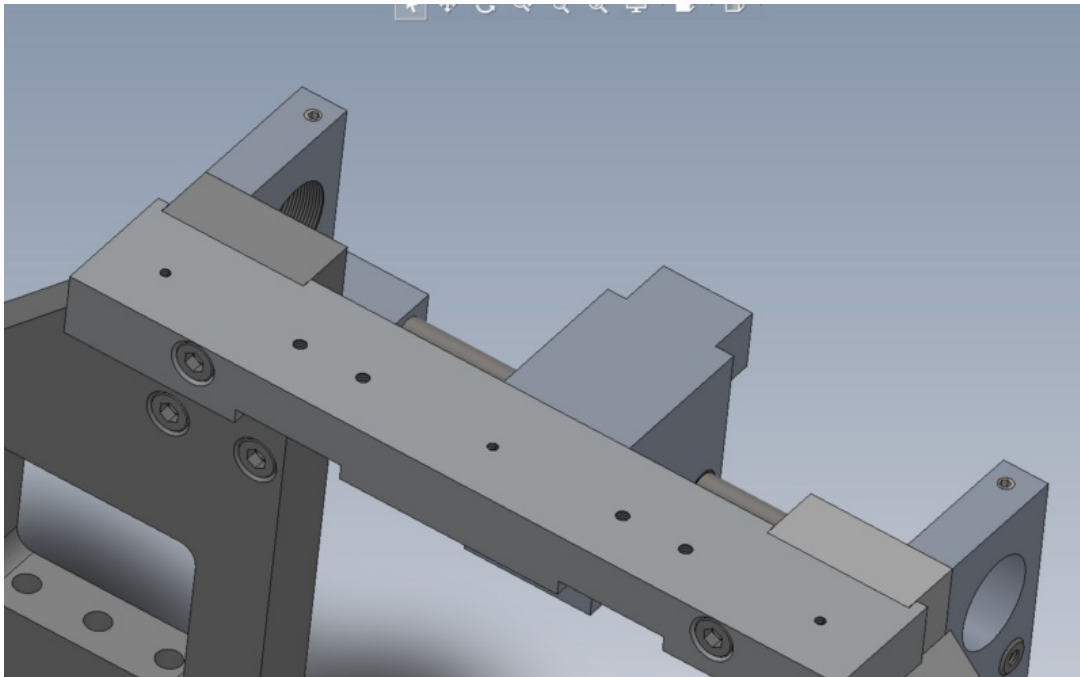

Fichier:R0000713E Bench Assemble R Axis Limit Assembly Screenshot 2023-09-25 134809.png



R0000713E_Bench_Assemble_R_Axis_Limit_Assembly_Screenshot_2023-09-25_134809

File history

Click on a date/time to view the file as it appeared at that time.

	Date/Time	Thumbnail	Dimensions	User	Comment
current	14:49, 25 September 2023		1,394 × 866 (102 KB)	Gareth Green (talk contribs)	R0000713E_Bench_Assemble_R_Axis_Limit_Assembly_Screenshot_2023-09-25_134809

Horizontal resolution	37.79 dpc
Vertical resolution	37.79 dpc