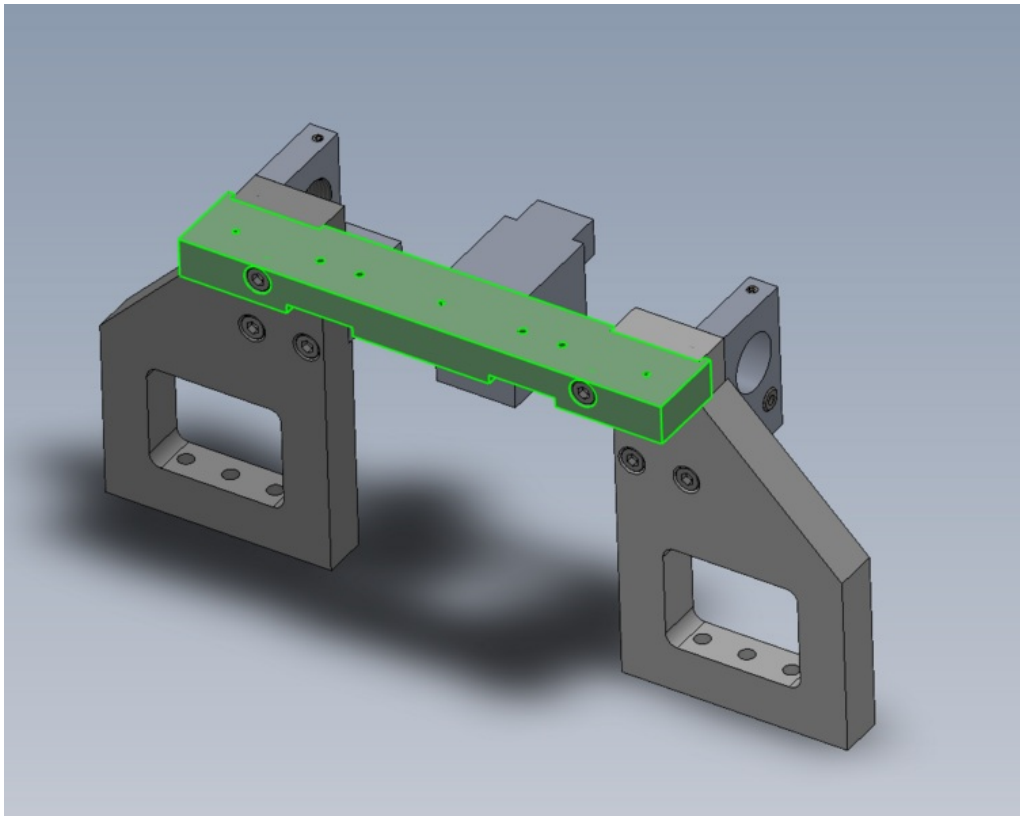

Fichier:R0000713E Bench Assemble R Axis Limit Assembly Screenshot 2023-09-25 134755.png



R0000713E_Bench_Assemble_R_Axis_Limit_Assembly_Screenshot_2023-09-25_134755

File history

Click on a date/time to view the file as it appeared at that time.

	Date/Time	Thumbnail	Dimensions	User	Comment
current	13:49, 25 September 2023		1,032 × 821 (136 KB)	Gareth Green (talk contribs)	R0000713E_Bench_Assemble_R_Axis_Limit_Assembly_Screenshot_2023-09-25_134755

Horizontal resolution	37.79 dpc
Vertical resolution	37.79 dpc