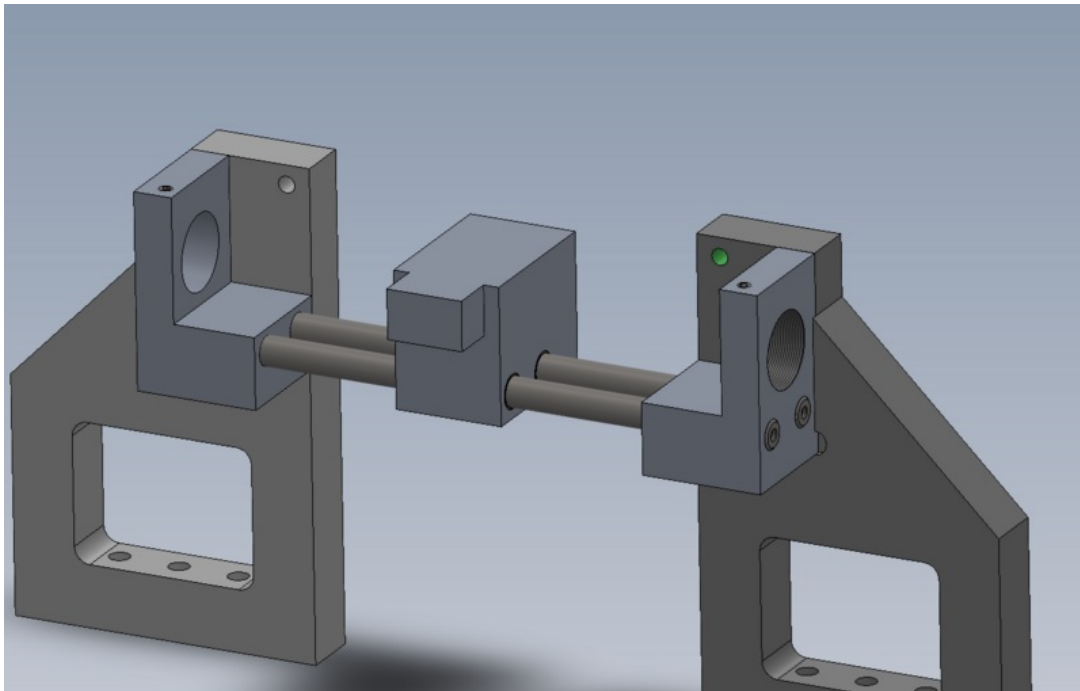

Fichier:R0000713E Bench Assemble R Axis Limit Assembly Screenshot 2023-09-25 134514.png



R0000713E_Bench_Assemble_R_Axis_Limit_Assembly_Screenshot_2023-09-25_134514

File history

Click on a date/time to view the file as it appeared at that time.

| | Date/Time | Thumbnail | Dimensions | User | Comment |
|---------|--------------------------|---|---------------------|--------------------------------|---|
| current | 14:45, 25 September 2023 |  | 1,260 × 800 (72 KB) | Gareth Green (talk contribs) | R0000713E_Bench_Assemble_R_Axis_Limit_Assembly_Screenshot_2023-09-25_134514 |

| | |
|-----------------------|-----------|
| Horizontal resolution | 37.79 dpc |
| Vertical resolution | 37.79 dpc |