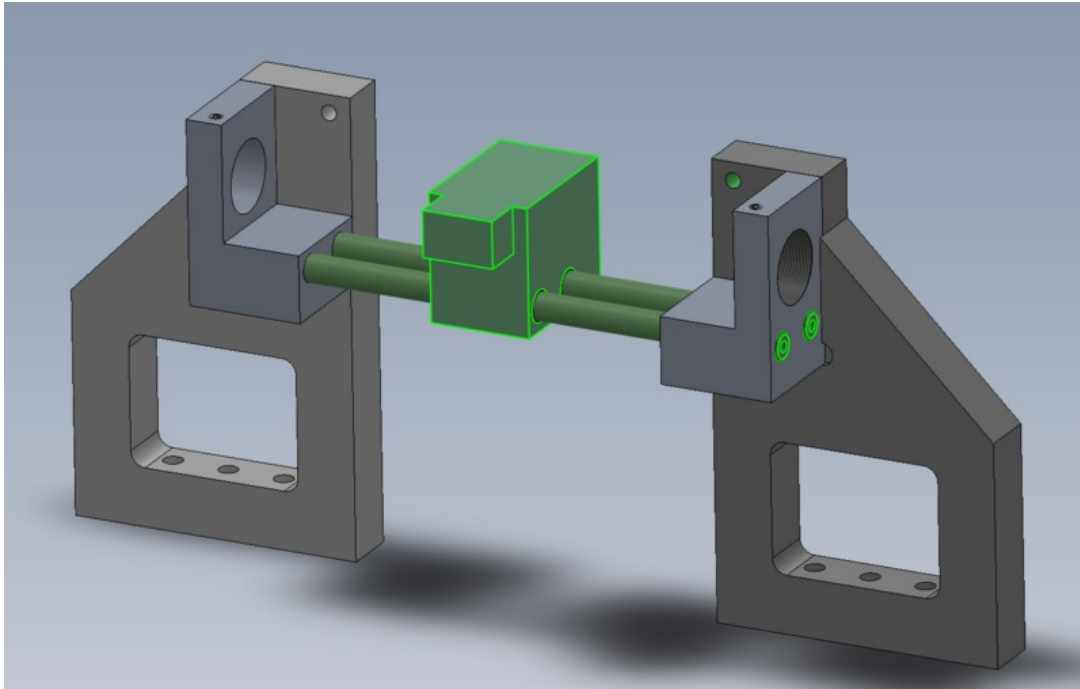

# Fichier:R0000713E Bench Assemble R Axis Limit Assembly Screenshot 2023-09-25 134334.png



## File history

Click on a date/time to view the file as it appeared at that time.

	Date/Time	Thumbnail	Dimensions	User	Comment
current	14:43, 25 September 2023		1,350 × 854 (123 KB)	Gareth Green (talk   contribs)	R0000713E_Bench_Assemble_R_Axis_Limit_Assembly_Screenshot_2023-09-25_134334

Horizontal resolution	37.79 dpc
Vertical resolution	37.79 dpc