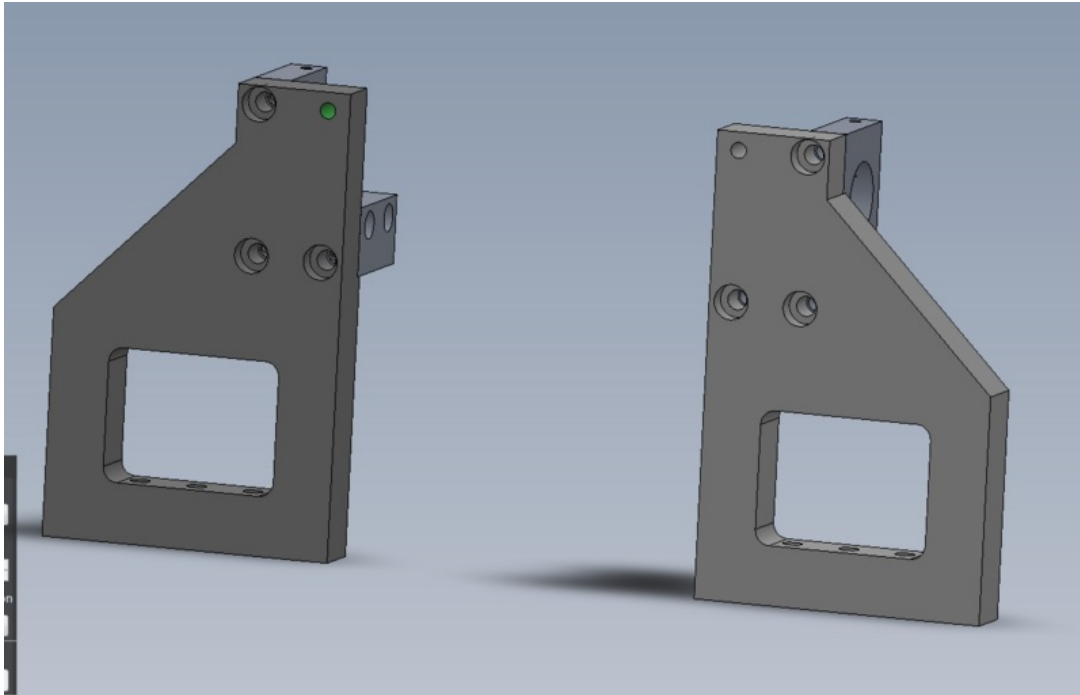

# Fichier:R0000713E Bench Assemble R Axis Limit Assembly Screenshot 2023-09-25 134101.png



## File history

Click on a date/time to view the file as it appeared at that time.

	Date/Time	Thumbnail	Dimensions	User	Comment
current	<a href="#">14:41, 25 September 2023</a>		1,171 × 750 (49 KB)	Gareth Green (talk   contribs)	R0000713E_Bench_Assemble_R_Axis_Limit_Assembly_Screenshot_2023-09-25_134101

Horizontal resolution	37.79 dpc
Vertical resolution	37.79 dpc