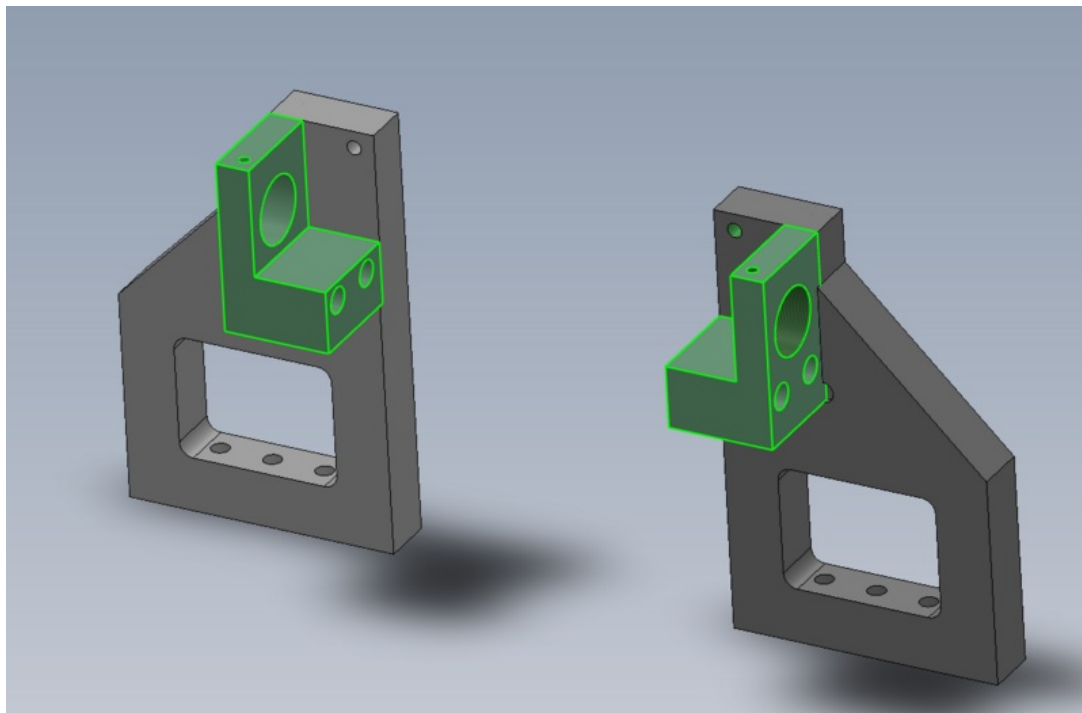

Fichier:R0000713E Bench Assemble R Axis Limit Assembly Screenshot 2023-09-25 133735.png



R0000713E_Bench_Assemble_R_Axis_Limit_Assembly_Screenshot_2023-09-25_133735

File history

Click on a date/time to view the file as it appeared at that time.

	Date/Time	Thumbnail	Dimensions	User	Comment
current	14:40, 25 September 2023		1,172 × 767 (106 KB)	Gareth Green (talk contribs)	R0000713E_Bench_Assemble_R_Axis_Limit_Assembly_Screenshot_2023-09-25_133735

Horizontal resolution	37.79 dpc
Vertical resolution	37.79 dpc