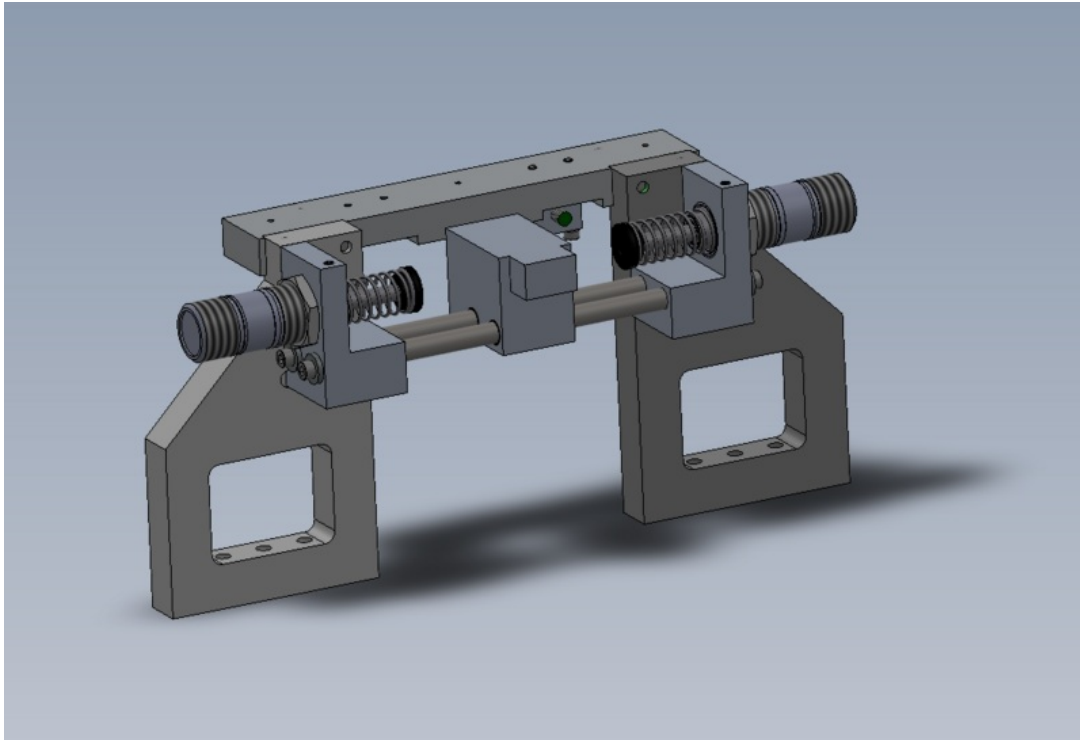

# Fichier:R0000713E Bench Assemble R Axis Limit Assembly Screenshot 2023-09-25 125718.png



## File history

Click on a date/time to view the file as it appeared at that time.

	Date/Time	Thumbnail	Dimensions	User	Comment
current	13:57, 25 September 2023		1,048 × 713 (106 KB)	Gareth Green (talk   contribs)	R0000713E_Bench_Assemble_R_Axis_Limit_Assembly_Screenshot_2023-09-25_125718

Horizontal resolution	37.79 dpc
Vertical resolution	37.79 dpc