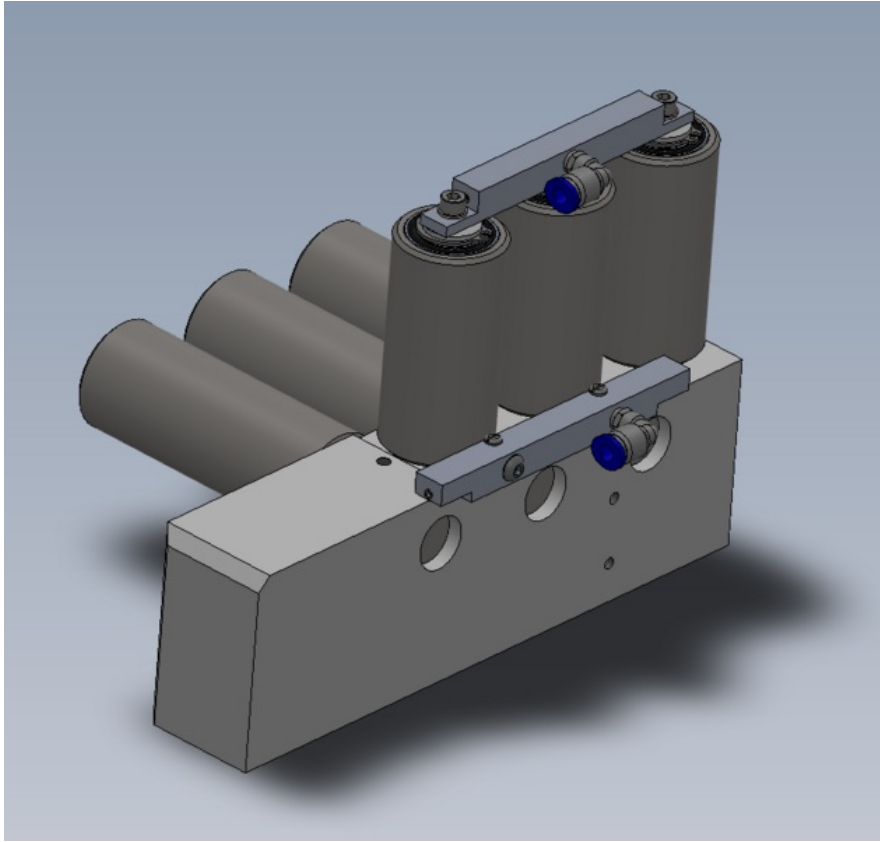

Fichier:R0000706 Bench assemble Infeed Datum rollers Screenshot 2023-11-09 124612.png



R0000706_Bench_assemble_Infeed_Datum_rollers_Screenshot_2023-11-09_124612

File history

Click on a date/time to view the file as it appeared at that time.

	Date/Time	Thumbnail	Dimensions	User	Comment
current	14:46, 9 November 2023		832 × 792 (132 KB)	Gareth Green (talk contribs)	R0000706_Bench_assemble_Infeed_Datum_rollers_Screenshot_2023-11-09_124612

You cannot overwrite this file.

File usage

The following page links to this file:

R0000706 Bench assemble Infeed Datum rollers

Metadata

This file contains additional information, probably added from the digital camera or scanner used to create or digitize it. If the file has been modified from its original state, some details may not fully reflect the modified file.

Horizontal resolution	37.79 dpc
Vertical resolution	37.79 dpc