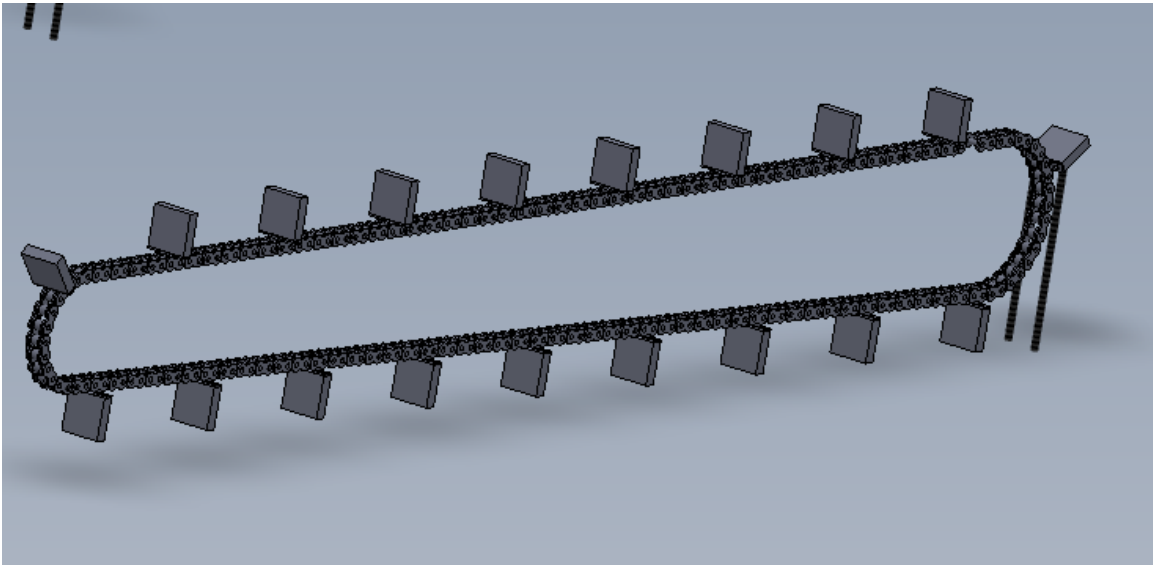

Fichier:R0000699 Bench assemble drive chains Screenshot 151.png

No higher resolution available.


R0000699_Bench_assemble_drive_chains_Screenshot_151

File history

Click on a date/time to view the file as it appeared at that time.

	Date/Time	Thumbnail	Dimensions	User	Comment
current	11:46, 7 June 2023		738 × 357 (48 KB)	Gareth Green (talk contribs)	R0000699_Bench_assemble_drive_chains_Screenshot_151

You cannot overwrite this file.

File usage

The following page links to this file:

R0000699 Bench assemble drive chains

Metadata

This file contains additional information, probably added from the digital camera or scanner used to create or digitize it. If the file has been modified from its original state, some details may not fully reflect the modified file.

Horizontal resolution	37.79 dpc
Vertical resolution	37.79 dpc