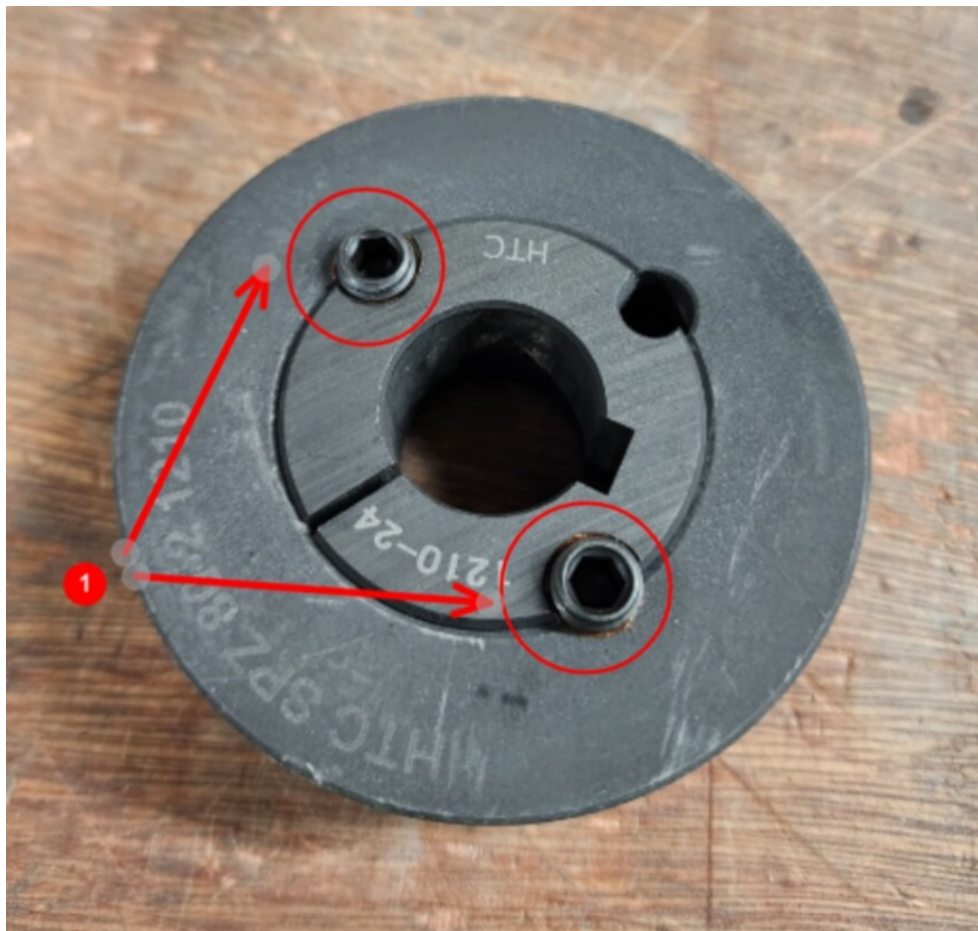

Fichier:R0000574 Fit Motor and Swarf Chute Screenshot 2024-06-26 102842.png



R0000574_Fit_Motor_and_Swarf_Chute_Screenshot_2024-06-26_102842

File history

Click on a date/time to view the file as it appeared at that time.

	Date/Time	Thumbnail	Dimensions	User	Comment
current	11:29, 26 June 2024		818 × 777 (862 KB)	Gareth Green (talk contribs)	R0000574_Fit_Motor_and_Swarf_Chute_Screenshot_2024-06-26_102842

You cannot overwrite this file.

File usage

The following page links to this file:

R0000574 Fit Motor and Swarf Chute

Metadata

This file contains additional information, probably added from the digital camera or scanner used to create or digitize it. If the file has been modified from its original state, some details may not fully reflect the modified file.

Horizontal resolution	37.79 dpc
Vertical resolution	37.79 dpc