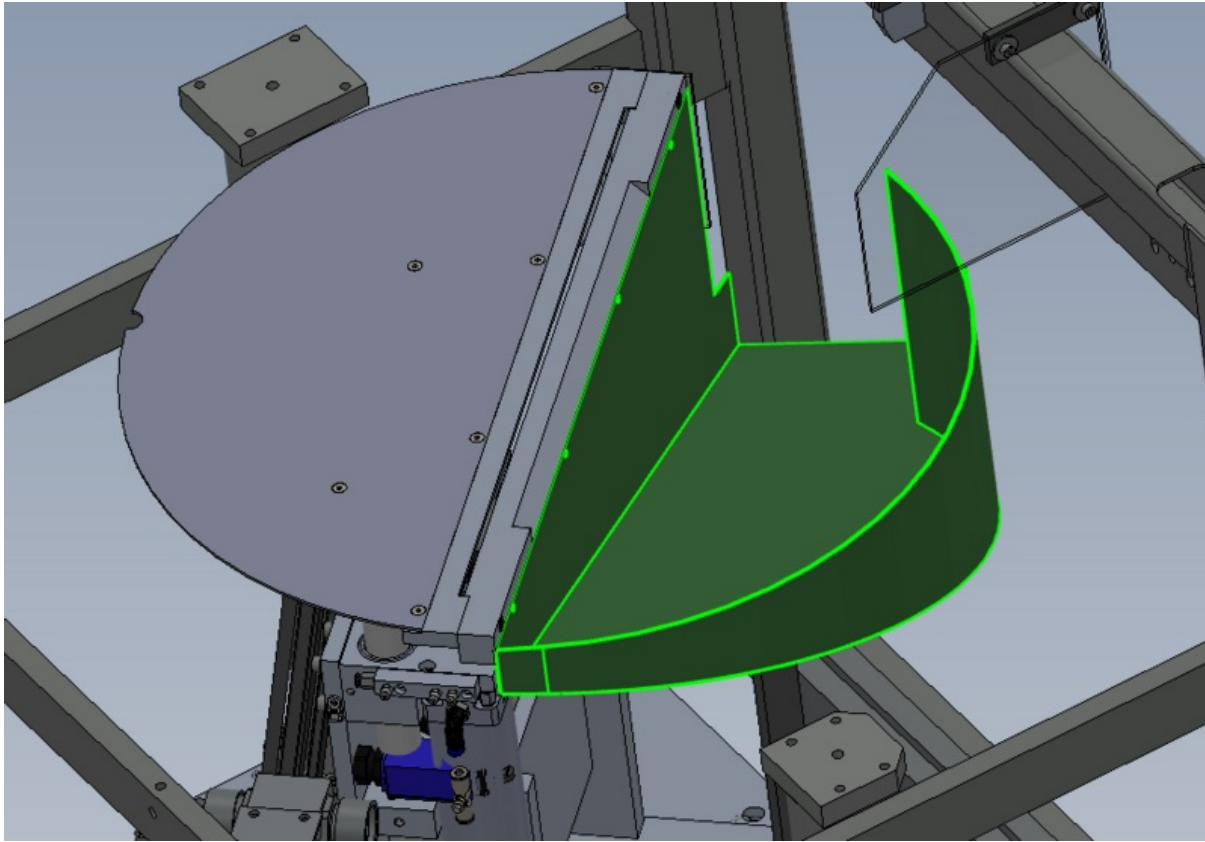

Fichier:R0000574 Fit Motor and Swarf Chute Screenshot 2023-10-19 135556.png



R0000574_Fit_Motor_and_Swarf_Chute_Screenshot_2023-10-19_135556

File history

Click on a date/time to view the file as it appeared at that time.

	Date/Time	Thumbnail	Dimensions	User	Comment
current	14:56, 19 October 2023		886 × 615 (62 KB)	Gareth Green (talk contribs)	R0000574_Fit_Motor_and_Swarf_Chute_Screenshot_2023-10-19_135556

You cannot overwrite this file.

File usage

The following page links to this file:

[R0000574 Fit Motor and Swarf Chute](#)

Metadata

This file contains additional information, probably added from the digital camera or scanner used to create or digitize it. If the file has been modified from its original state, some details may not fully reflect the modified file.

Horizontal resolution	37.79 dpc
Vertical resolution	37.79 dpc