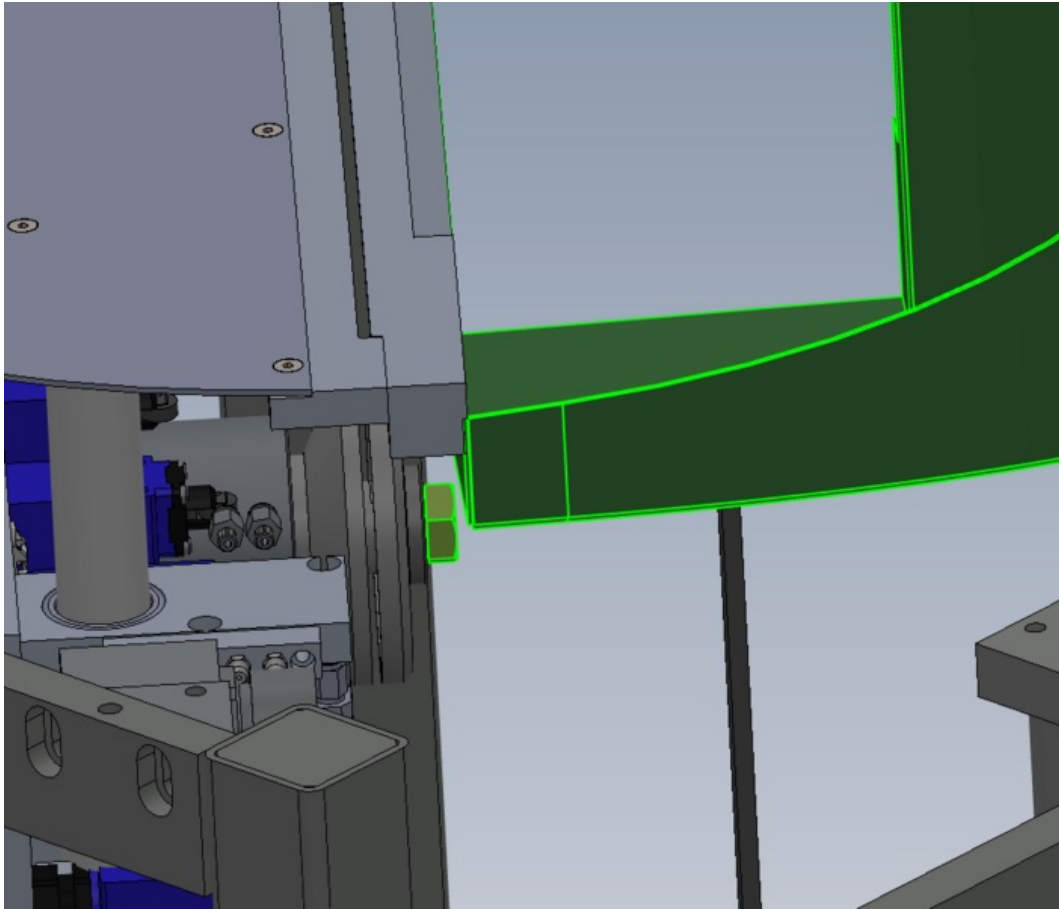

Fichier:R0000574 Fit Motor and Swarf Chute Screenshot 2023-10-19 135532.png



R0000574_Fit_Motor_and_Swarf_Chute_Screenshot_2023-10-19_135532

File history

Click on a date/time to view the file as it appeared at that time.

	Date/Time	Thumbnail	Dimensions	User	Comment
current	14:55, 19 October 2023		951 × 810 (57 KB)	Gareth Green (talk contribs)	R0000574_Fit_Motor_and_Swarf_Chute_Screenshot_2023-10-19_135532

You cannot overwrite this file.

File usage

There are no pages that link to this file.

Metadata

This file contains additional information, probably added from the digital camera or scanner used to create or digitize it. If the file has been modified from its original state, some details may not fully reflect the modified file.

Horizontal resolution	37.79 dpc
Vertical resolution	37.79 dpc