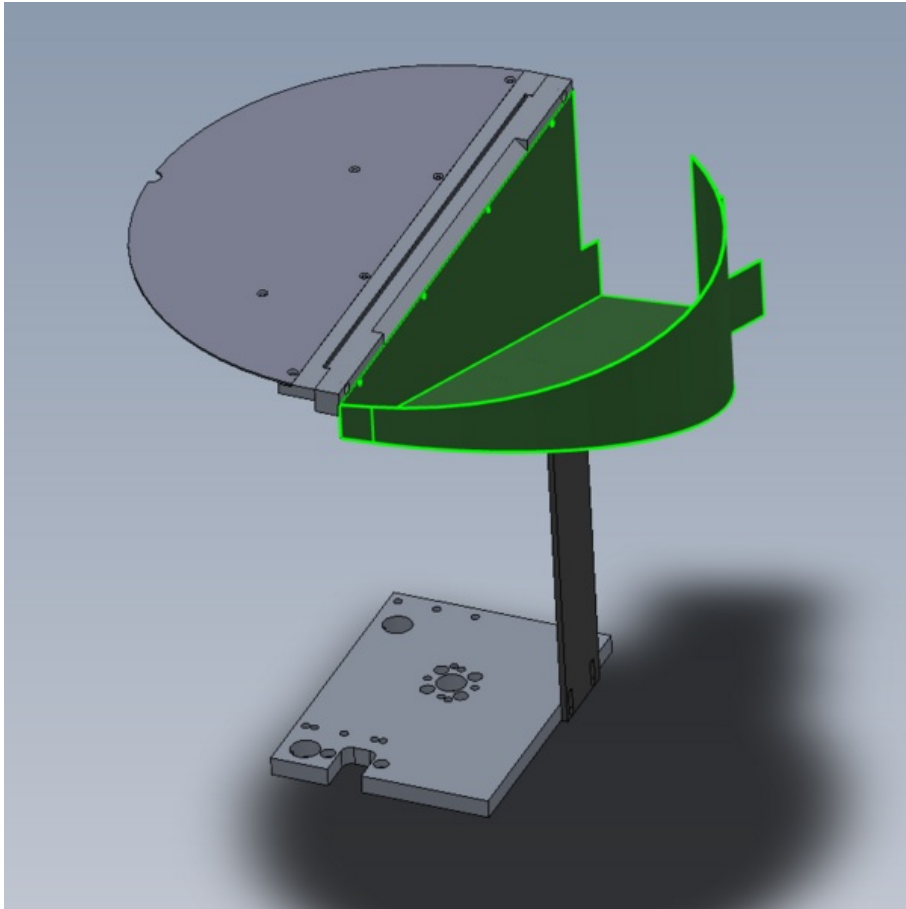

# Fichier:R0000574 Fit Motor and Swarf Chute Screenshot 2023-10-19 135434.png



R0000574\_Fit\_Motor\_and\_Swarf\_Chute\_Screenshot\_2023-10-19\_135434

## File history

Click on a date/time to view the file as it appeared at that time.

	Date/Time	Thumbnail	Dimensions	User	Comment
current	<a href="#">14:54, 19 October 2023</a>		798 × 794 (85 KB)	Gareth Green (talk   contribs)	R0000574_Fit_Motor_and_Swarf_Chute_Screenshot_2023-10-19_135434

## File usage

The following page links to this file:

R0000574 Fit Motor and Swarf Chute

Horizontal resolution	37.79 dpc
Vertical resolution	37.79 dpc