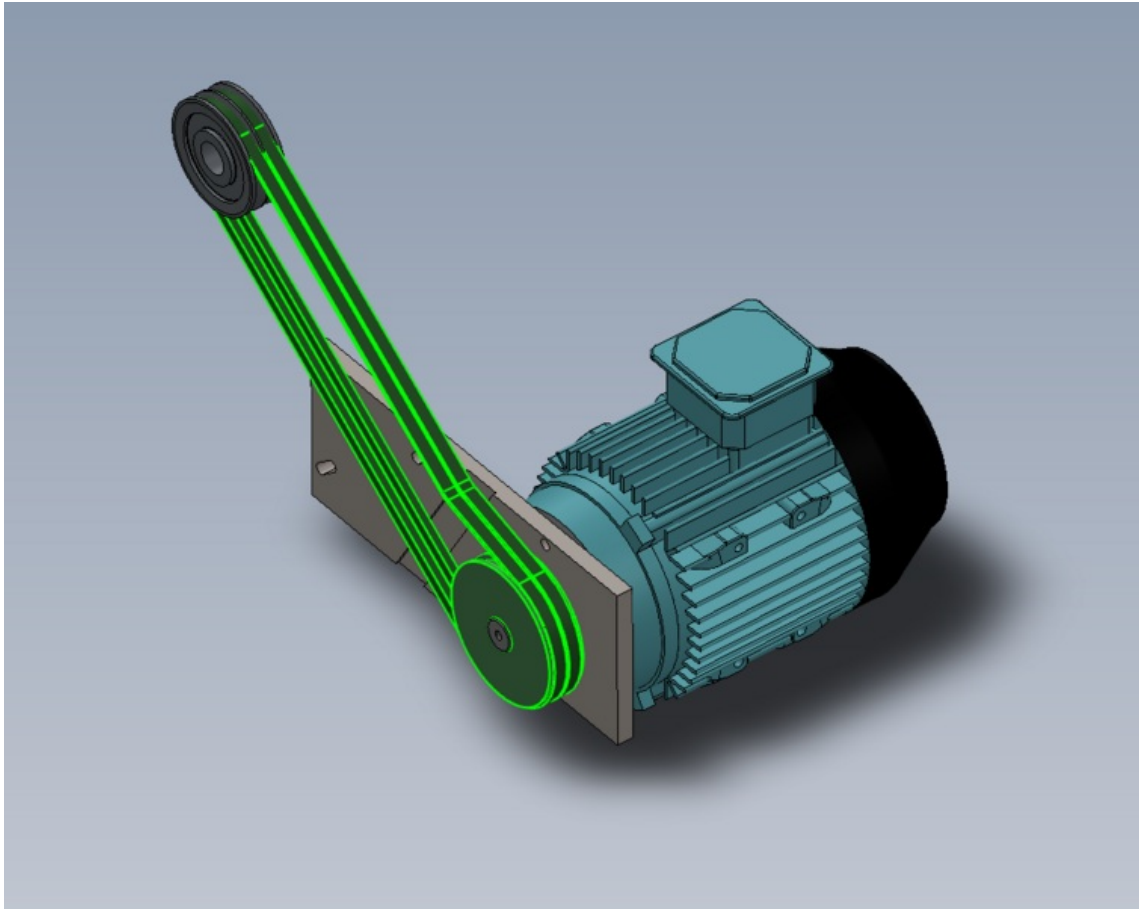

Fichier:R0000574 Fit Motor and Swarf Chute Screenshot 2023-10-19 135317.png



R0000574_Fit_Motor_and_Swarf_Chute_Screenshot_2023-10-19_135317

File history

Click on a date/time to view the file as it appeared at that time.

	Date/Time	Thumbnail	Dimensions	User	Comment
current	14:53, 19 October 2023		982 × 778 (150 KB)	Gareth Green (talk contribs)	R0000574_Fit_Motor_and_Swarf_Chute_Screenshot_2023-10-19_135317

You cannot overwrite this file.

File usage

The following page links to this file:

R0000574 Fit Motor and Swarf Chute

Metadata

This file contains additional information, probably added from the digital camera or scanner used to create or digitize it. If the file has been modified from its original state, some details may not fully reflect the modified file.

Horizontal resolution	37.79 dpc
Vertical resolution	37.79 dpc