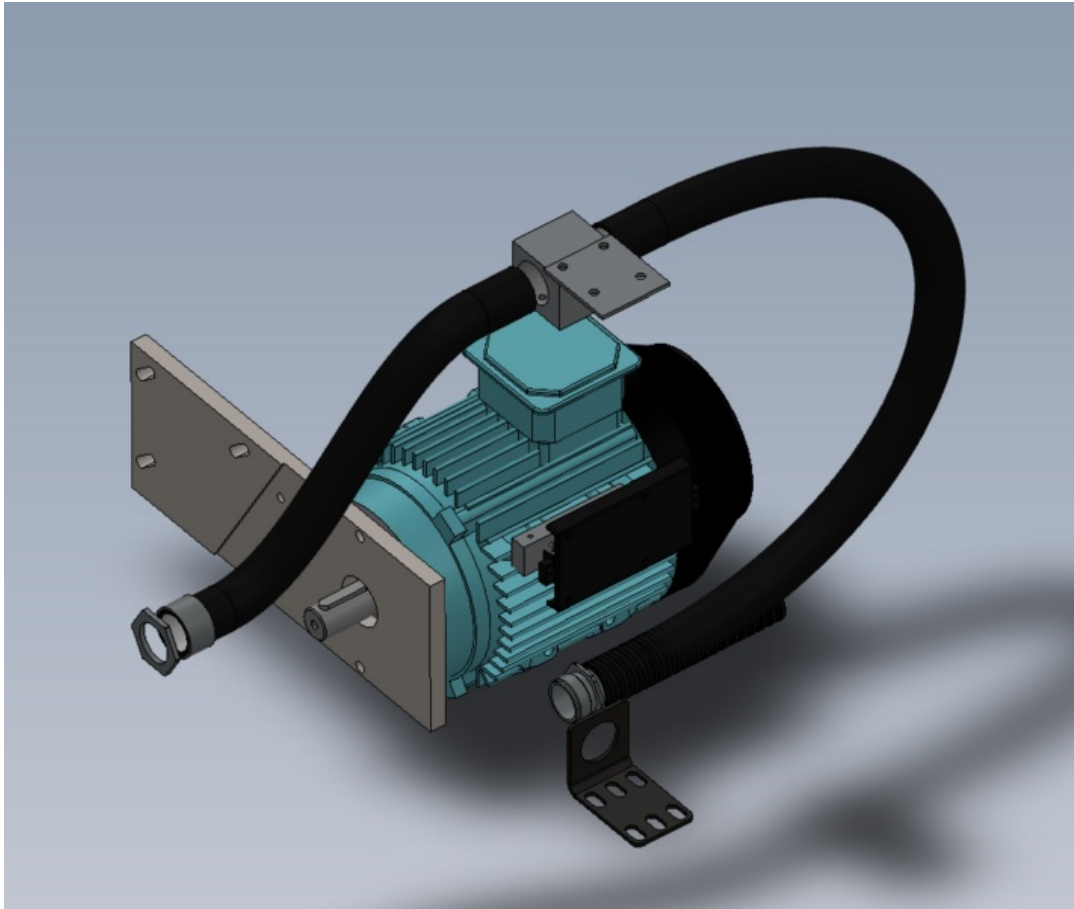

# Fichier:R0000574 Fit Motor and Swarf Chute Screenshot 2023-10-19 135212.png



R0000574\_Fit\_Motor\_and\_Swarf\_Chute\_Screenshot\_2023-10-19\_135212

## File history

Click on a date/time to view the file as it appeared at that time.

|         | Date/Time              | Thumbnail   | Dimensions            | User                              | Comment   |
|---------|------------------------|---|-----------------------|-----------------------------------|---|
| current | 14:52, 19 October 2023 |  | 949 × 797<br>(200 KB) | Gareth Green<br>(talk   contribs) | R0000574_Fit_Motor_and_Swarf_Chute_Screenshot_2023-10-19_135212 |