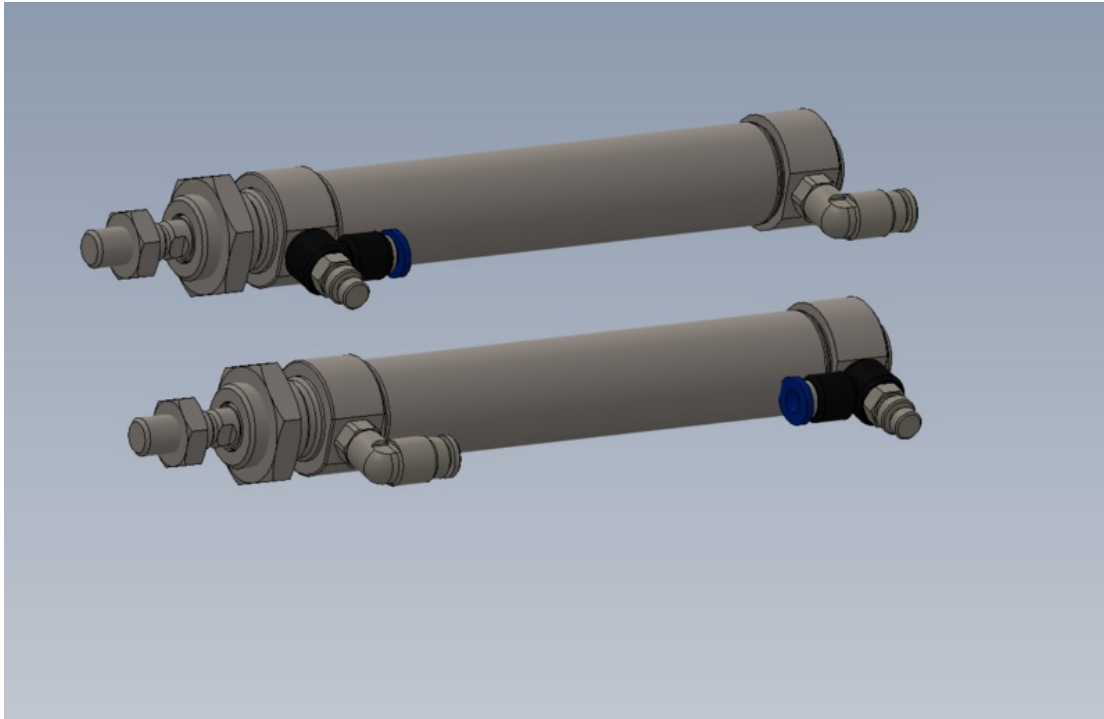

Fichier:R0000572 Bench Assemble Centralise Assembly Screenshot 2023-09-11 144425.png



R0000572_Bench_Assemble_Centralise_Assembly_Screenshot_2023-09-11_144425

File history

Click on a date/time to view the file as it appeared at that time.

	Date/Time	Thumbnail	Dimensions	User	Comment
current	15:45, 11 September 2023		1,235 × 798 (134 KB)	Gareth Green (talk contribs)	R0000572_Bench_Assemble_Centralise_Assembly_Screenshot_2023-09-11_144425

You cannot overwrite this file.

File usage

The following page links to this file:

R0000572 Bench Assemble Centralise Assembly

Metadata

This file contains additional information, probably added from the digital camera or scanner used to create or digitize it. If the file has been modified from its original state, some details may not fully reflect the modified file.

Horizontal resolution	37.79 dpc
Vertical resolution	37.79 dpc