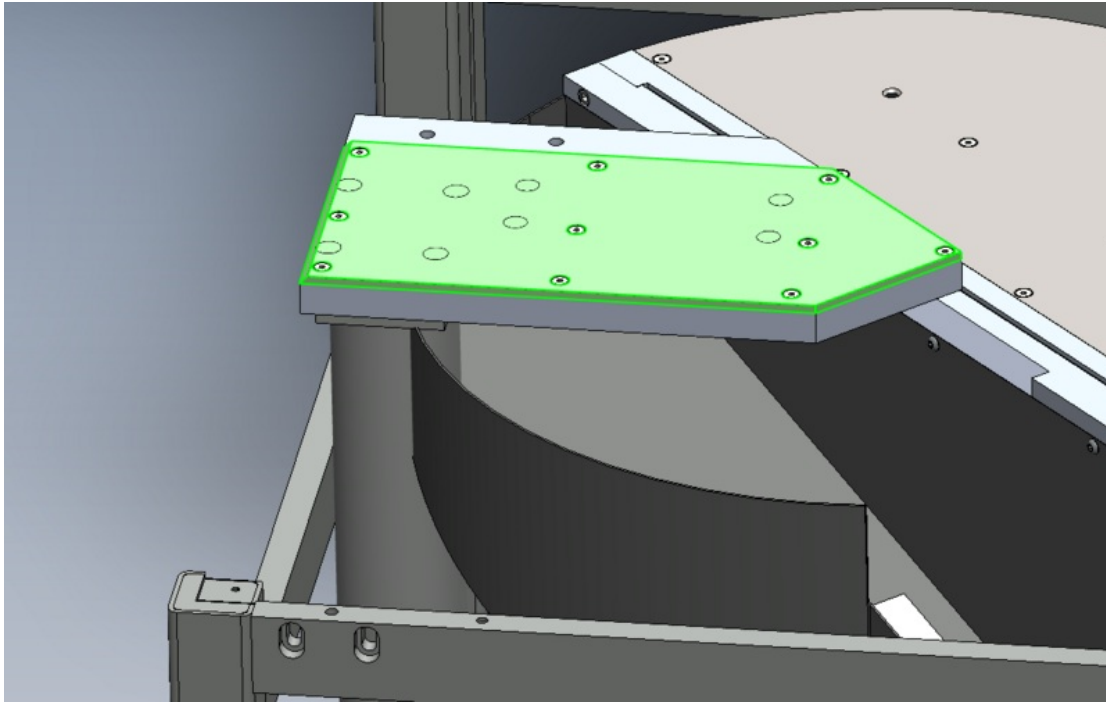

Fichier:R0000571 Fit and Level Cut Tables Finalise Eject Screenshot 2024-01-29 112235.png



R0000571_Fit_and_Level_Cut_Tables__Finalise_Eject_Screenshot_2024-01-29_112235

File history

Click on a date/time to view the file as it appeared at that time.

	Date/Time	Thumbnail	Dimensions	User	Comment
current	13:24, 29 January 2024		1,063 × 670 (97 KB)	Gareth Green (talk contribs)	R0000571_Fit_and_Level_Cut_Tables__Finalise_Eject_Screenshot_2024-01-29_112235

You cannot overwrite this file.

File usage

The following page links to this file:

R0000571 Fit and Level Cut Tables , Finalise Eject

Metadata

This file contains additional information, probably added from the digital camera or scanner used to create or digitize it. If the file has been modified from its original state, some details may not fully reflect the modified file.

Horizontal resolution	37.79 dpc
Vertical resolution	37.79 dpc