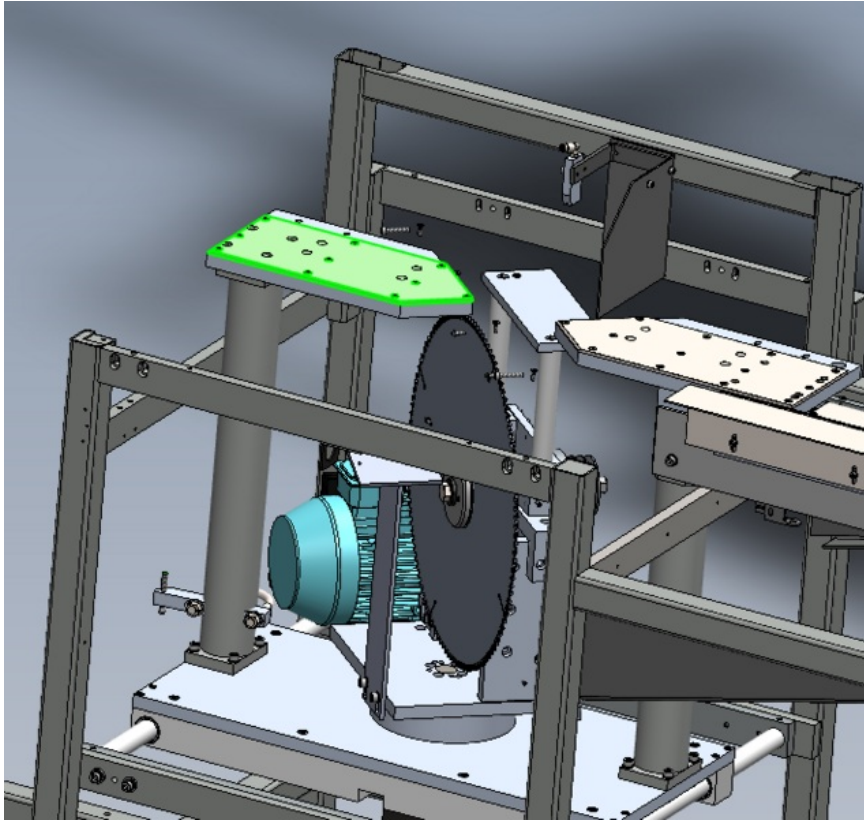

Fichier:R0000571 Fit and Level Cut Tables Finalise Eject Screenshot 2023-11-20 074729.png



R0000571_Fit_and_Level_Cut_Tables__Finalise_Eject_Screenshot_2023-11-20_074729

File history

Click on a date/time to view the file as it appeared at that time.

	Date/Time	Thumbnail	Dimensions	User	Comment
current	09:47, 20 November 2023		663 × 626 (168 KB)	Gareth Green (talk contribs)	R0000571_Fit_and_Level_Cut_Tables__Finalise_Eject_Screenshot_2023-11-20_074729

You cannot overwrite this file.

File usage

The following page links to this file:

R0000571 Fit and Level Cut Tables , Finalise Eject

Metadata

This file contains additional information, probably added from the digital camera or scanner used to create or digitize it. If the file has been modified from its original state, some details may not fully reflect the modified file.

Horizontal resolution	37.79 dpc
Vertical resolution	37.79 dpc