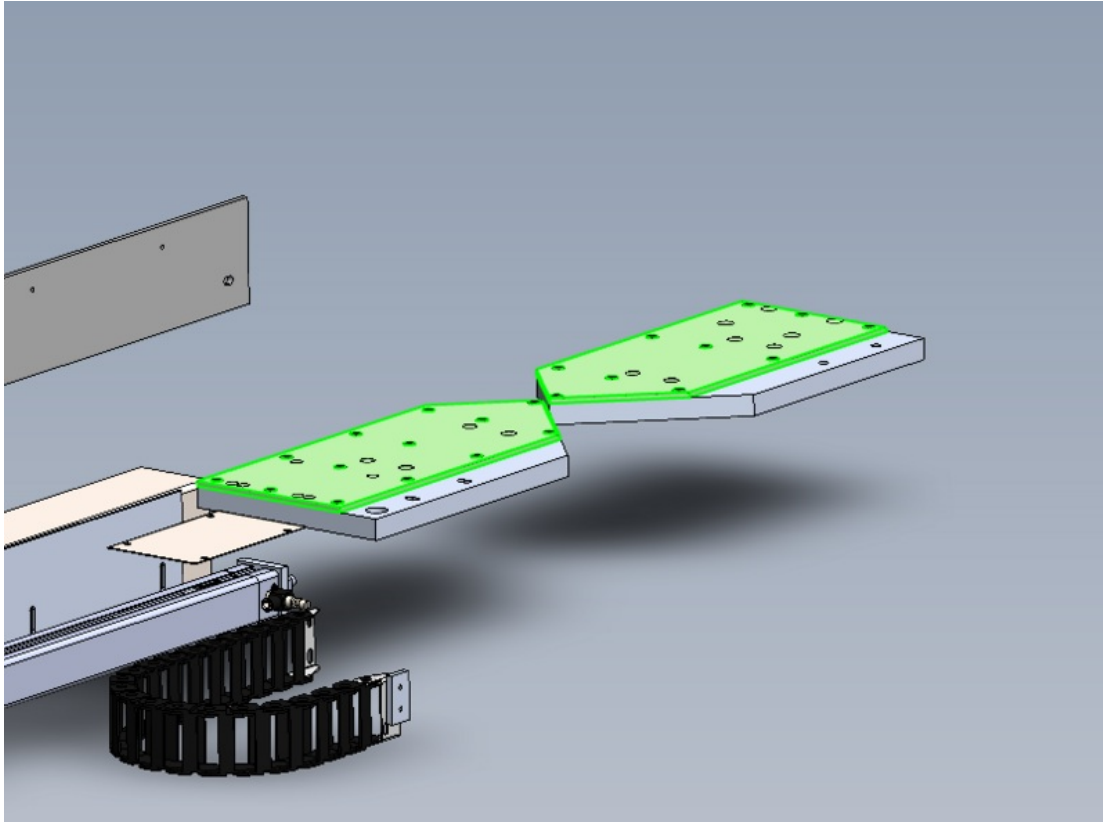

Fichier:R0000571 Fit and Level Cut Tables Finalise Eject Screenshot 2023-10-19 114328.png



R0000571_Fit_and_Level_Cut_Tables___Finalise_Eject_Screenshot_2023-10-19_114328

File history

Click on a date/time to view the file as it appeared at that time.

	Date/Time	Thumbnail	Dimensions	User	Comment
current	12:43, 19 October 2023		809 × 600 (70 KB)	Gareth Green (talk contribs)	R0000571_Fit_and_Level_Cut_Tables___Finalise_Eject_Screenshot_2023-10-19_114328

You cannot overwrite this file.

File usage

The following page links to this file:

R0000571 Fit and Level Cut Tables , Finalise Eject

Metadata

This file contains additional information, probably added from the digital camera or scanner used to create or digitize it. If the file has been modified from its original state, some details may not fully reflect the modified file.

Horizontal resolution	37.79 dpc
Vertical resolution	37.79 dpc