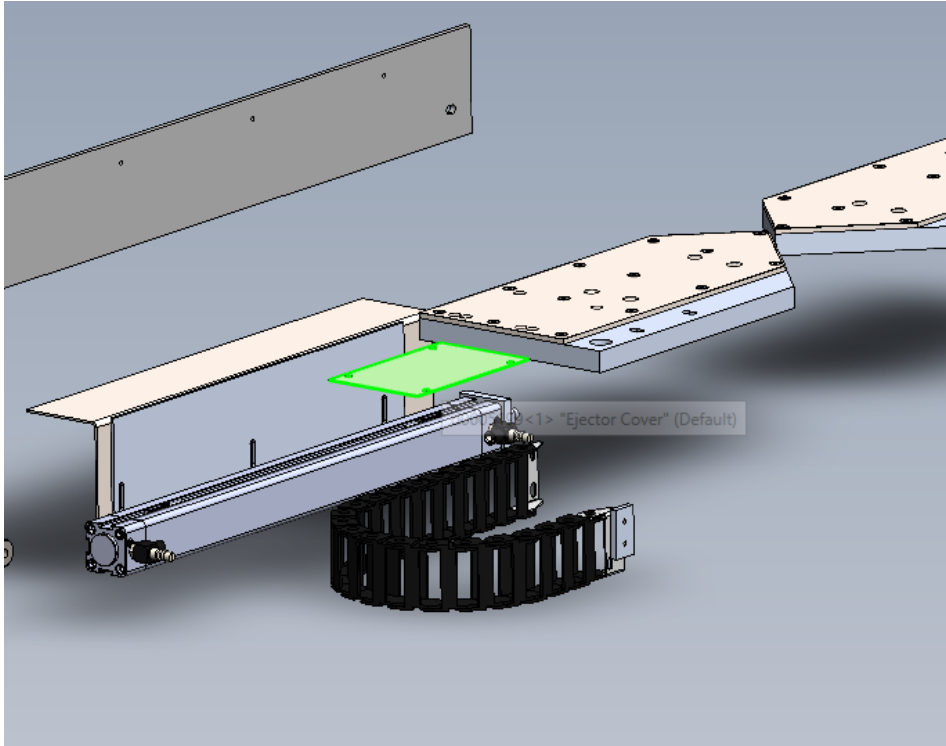

Fichier:R0000571 Fit and Level Cut Tables Finalise Eject Screenshot 2023-10-19 114231.png

No higher resolution available.


R0000571_Fit_and_Level_Cut_Tables__Finalise_Eject_Screenshot_2023-10-19_114231

File history

Click on a date/time to view the file as it appeared at that time.

	Date/Time	Thumbnail	Dimensions	User	Comment
current	12:43, 19 October 2023		686 × 539 (77 KB)	Gareth Green (talk contribs)	R0000571_Fit_and_Level_Cut_Tables__Finalise_Eject_Screenshot_2023-10-19_114231

You cannot overwrite this file.

File usage

The following page links to this file:

R0000571 Fit and Level Cut Tables , Finalise Eject

Metadata

This file contains additional information, probably added from the digital camera or scanner used to create or digitize it. If the file has been modified from its original state, some details may not fully reflect the modified file.

Horizontal resolution	37.79 dpc
Vertical resolution	37.79 dpc