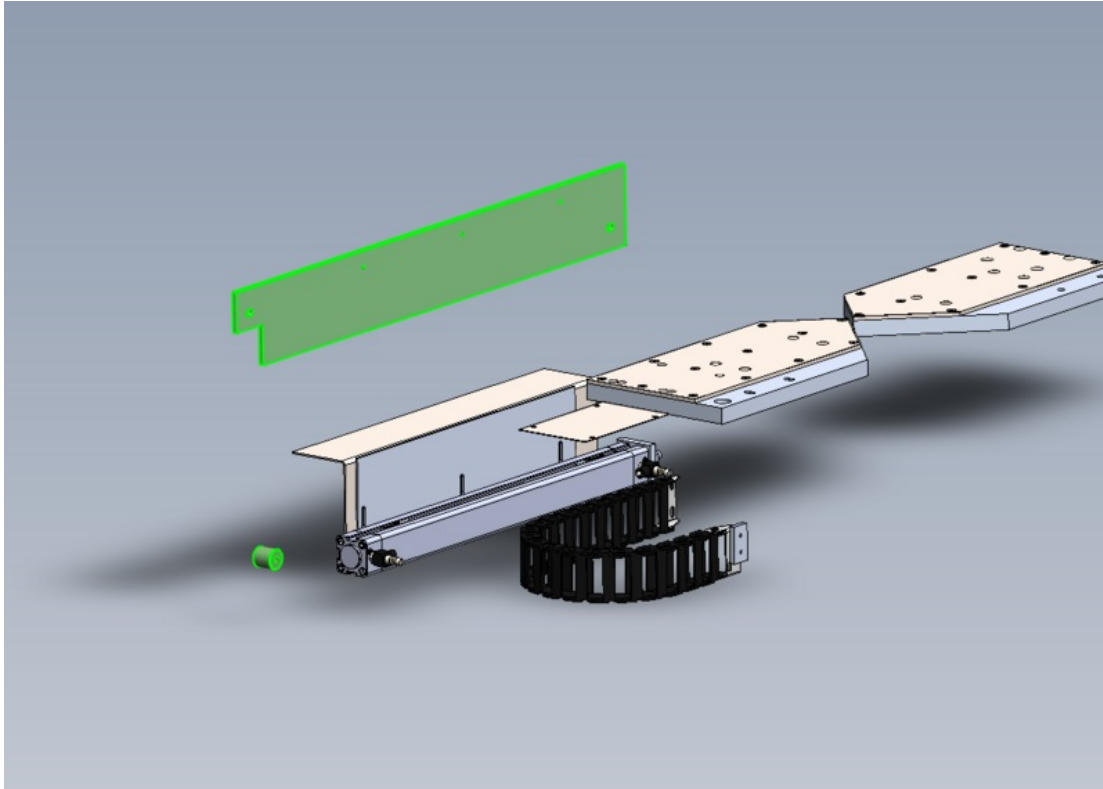

# Fichier:R0000571 Fit and Level Cut Tables Finalise Eject Screenshot 2023-10-19 114218.png



## File history

Click on a date/time to view the file as it appeared at that time.

	Date/Time	Thumbnail	Dimensions	User	Comment
current	12:43, 19 October 2023		1,068 × 761 (102 KB)	Gareth Green (talk   contribs)	R0000571_Fit_and_Level_Cut_Tables___Finalise_Eject_Screenshot_2023-10-19_114218

Horizontal resolution	37.79 dpc
Vertical resolution	37.79 dpc