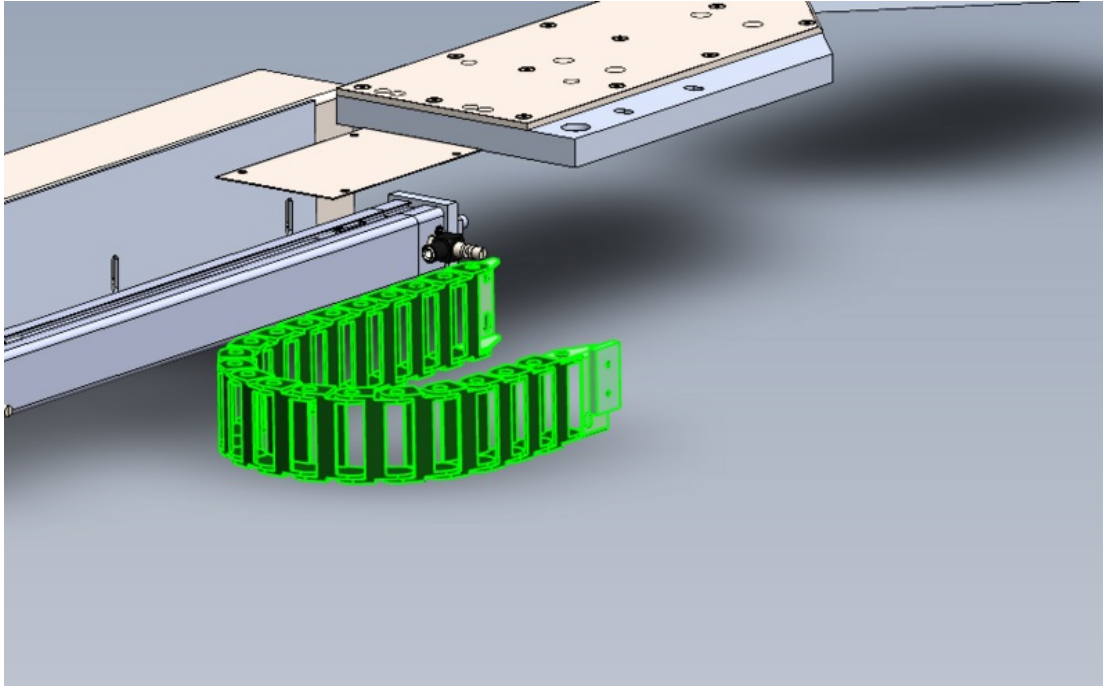

Fichier:R0000571 Fit and Level Cut Tables Finalise Eject Screenshot 2023-10-19 114209.png



R0000571_Fit_and_Level_Cut_Tables__Finalise_Eject_Screenshot_2023-10-19_114209

File history

Click on a date/time to view the file as it appeared at that time.

	Date/Time	Thumbnail	Dimensions	User	Comment
current	12:43, 19 October 2023		877 × 545 (111 KB)	Gareth Green (talk contribs)	R0000571_Fit_and_Level_Cut_Tables__Finalise_Eject_Screenshot_2023-10-19_114209

You cannot overwrite this file.

File usage

The following page links to this file:

R0000571 Fit and Level Cut Tables , Finalise Eject

Metadata

This file contains additional information, probably added from the digital camera or scanner used to create or digitize it. If the file has been modified from its original state, some details may not fully reflect the modified file.

Horizontal resolution	37.79 dpc
Vertical resolution	37.79 dpc