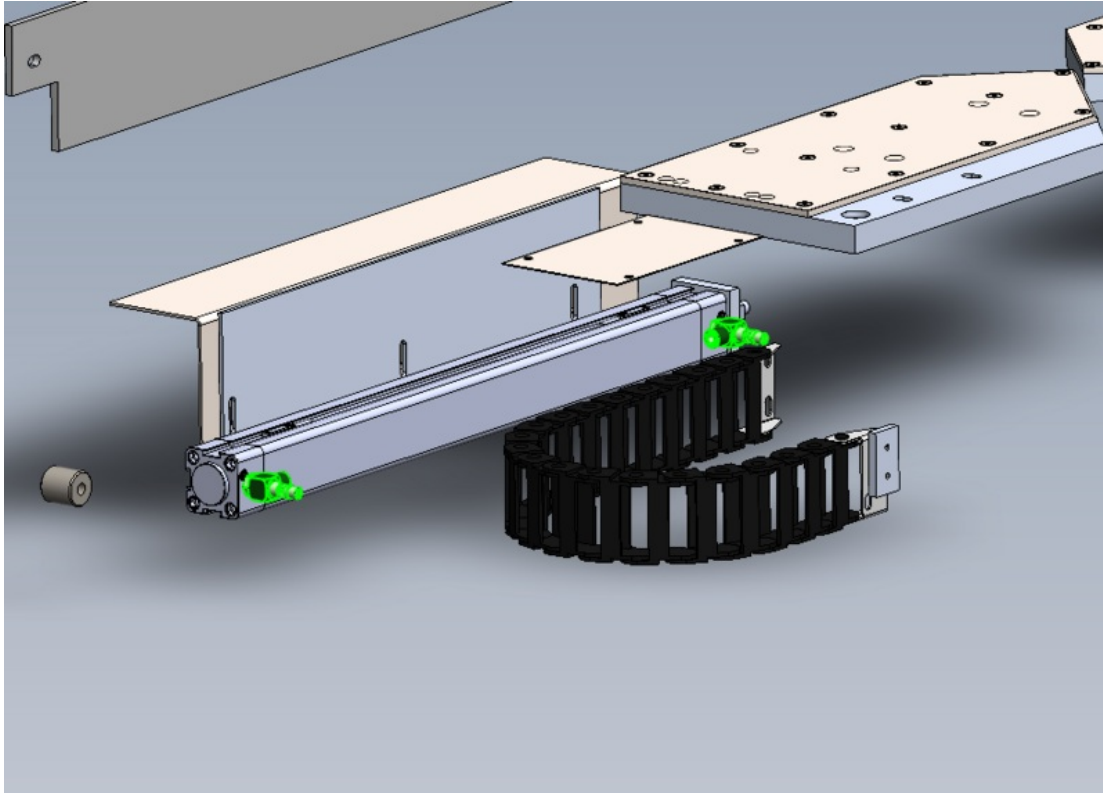

# Fichier:R0000571 Fit and Level Cut Tables Finalise Eject Screenshot 2023-10-19 114200.png



## File history

Click on a date/time to view the file as it appeared at that time.

	Date/Time	Thumbnail	Dimensions	User	Comment
current	12:43, 19 October 2023		893 × 640 (119 KB)	Gareth Green (talk   contribs)	R0000571_Fit_and_Level_Cut_Tables__Finalise_Eject_Screenshot_2023-10-19_114200

Horizontal resolution	37.79 dpc
Vertical resolution	37.79 dpc