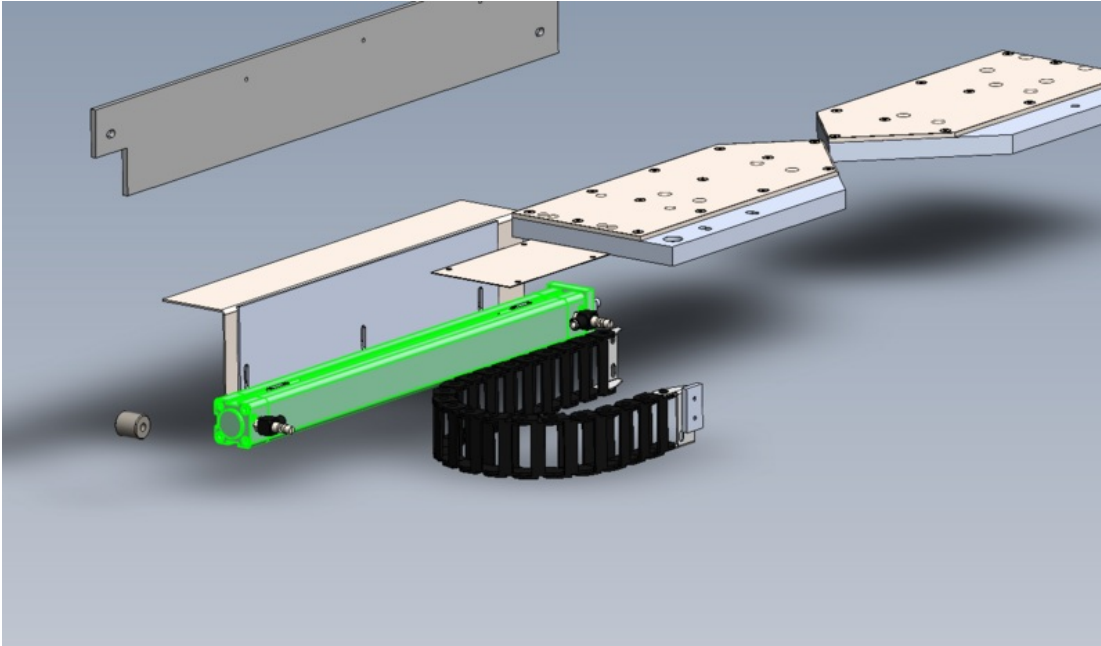

# Fichier:R0000571 Fit and Level Cut Tables Finalise Eject Screenshot 2023-10-19 114151.png

