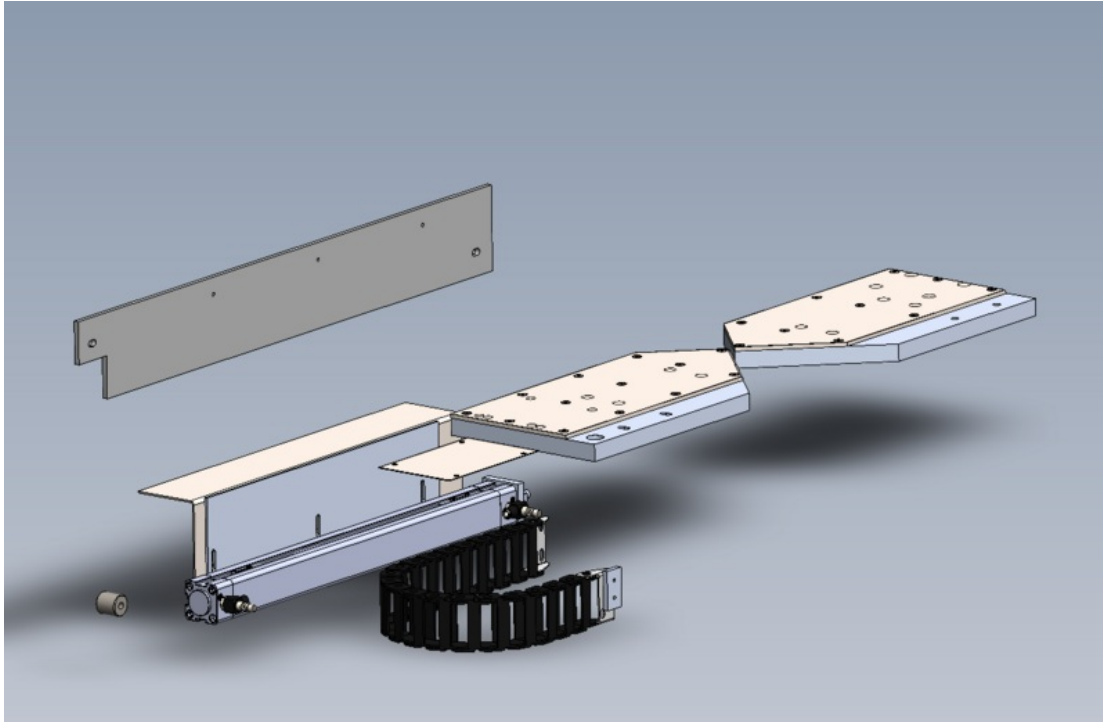

Fichier:R0000571 Fit and Level Cut Tables Finalise Eject Screenshot 2023-10-18 134828.png



R0000571_Fit_and_Level_Cut_Tables__Finalise_Eject_Screenshot_2023-10-18_134828

File history

Click on a date/time to view the file as it appeared at that time.

	Date/Time	Thumbnail	Dimensions	User	Comment
current	14:48, 18 October 2023		1,211 × 788 (127 KB)	Gareth Green (talk contribs)	R0000571_Fit_and_Level_Cut_Tables__Finalise_Eject_Screenshot_2023-10-18_134828

You cannot overwrite this file.

File usage

The following page links to this file:

R0000571 Fit and Level Cut Tables , Finalise Eject

Metadata

This file contains additional information, probably added from the digital camera or scanner used to create or digitize it. If the file has been modified from its original state, some details may not fully reflect the modified file.

Horizontal resolution	37.79 dpc
Vertical resolution	37.79 dpc