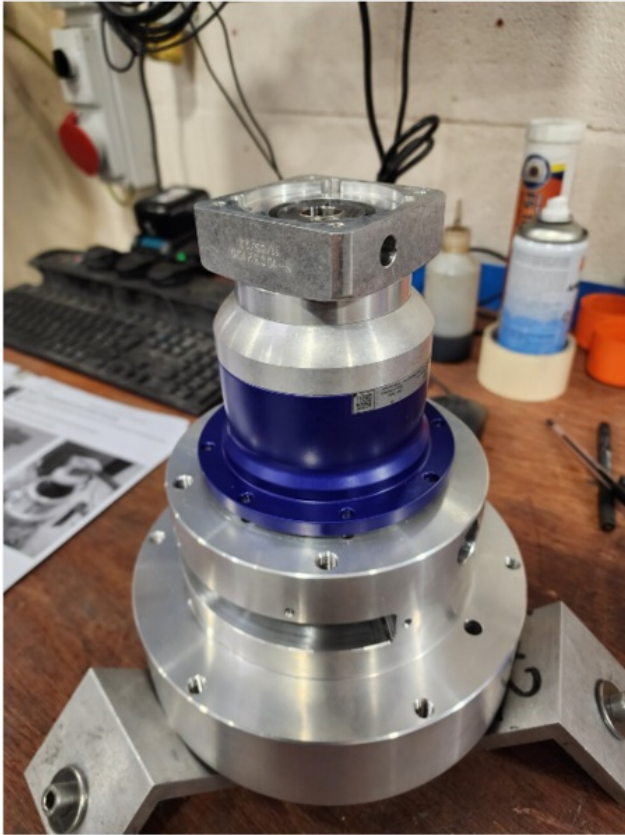

Fichier:R0000558E Bench Assemble Base and Turntable Screenshot 2023-11-03 092455.png



R0000558E_Bench_Assemble_Base_and_Turntable_Screenshot_2023-11-03_092455

File history

Click on a date/time to view the file as it appeared at that time.

	Date/Time	Thumbnail	Dimensions	User	Comment
current	11:25, 3 November 2023		514 × 687 (576 KB)	Gareth Green (talk contribs)	R0000558E_Bench_Assemble_Base_and_Turntable_Screenshot_2023-11-03_092455