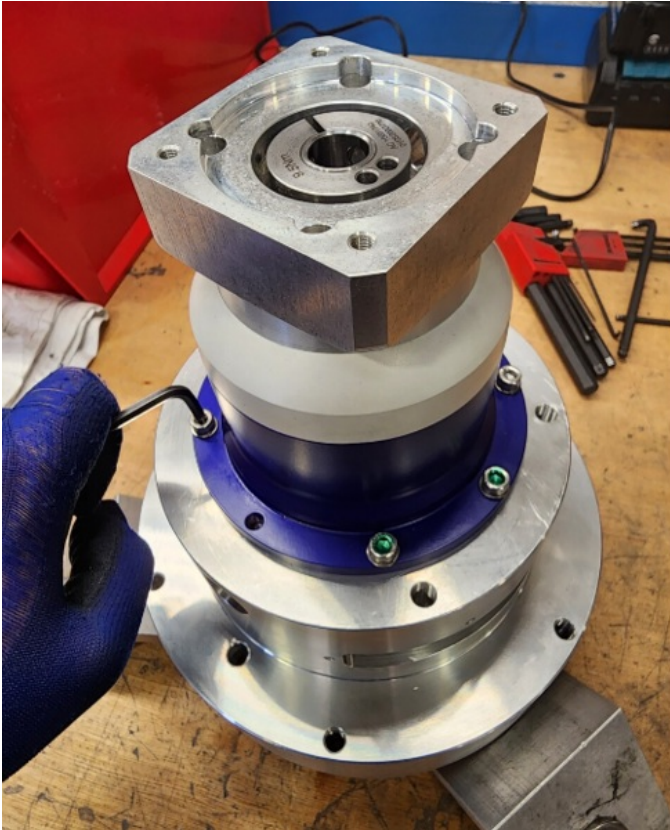

Fichier:R0000558E Bench Assemble Base and Turntable Screenshot 2023-09-11 095352.png



R0000558E_Bench_Assemble_Base_and_Turntable_Screenshot_2023-09-11_095352

File history

Click on a date/time to view the file as it appeared at that time.

	Date/Time	Thumbnail	Dimensions	User	Comment
current	10:54, 11 September 2023		506 × 623 (608 KB)	Gareth Green (talk contribs)	R0000558E_Bench_Assemble_Base_and_Turntable_Screenshot_2023-09-11_095352

Horizontal resolution	37.79 dpc
Vertical resolution	37.79 dpc