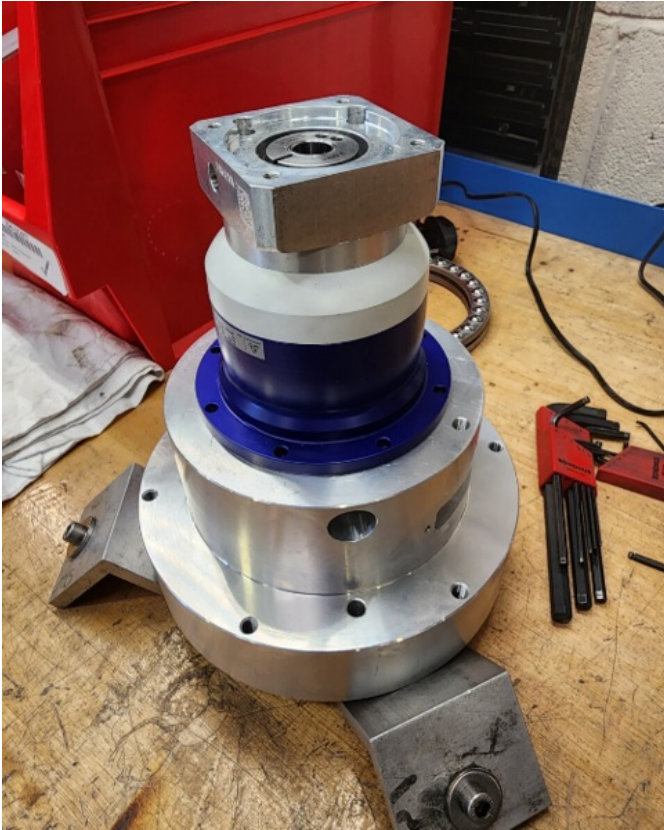

Fichier:R0000558E Bench Assemble Base and Turntable Screenshot 2023-09-11 095111.png



R0000558E_Bench_Assemble_Base_and_Turntable_Screenshot_2023-09-11_095111

File history

Click on a date/time to view the file as it appeared at that time.

	Date/Time	Thumbnail	Dimensions	User	Comment
current	10:51, 11 September 2023		504 × 628 (631 KB)	Gareth Green (talk contribs)	R0000558E_Bench_Assemble_Base_and_Turntable_Screenshot_2023-09-11_095111