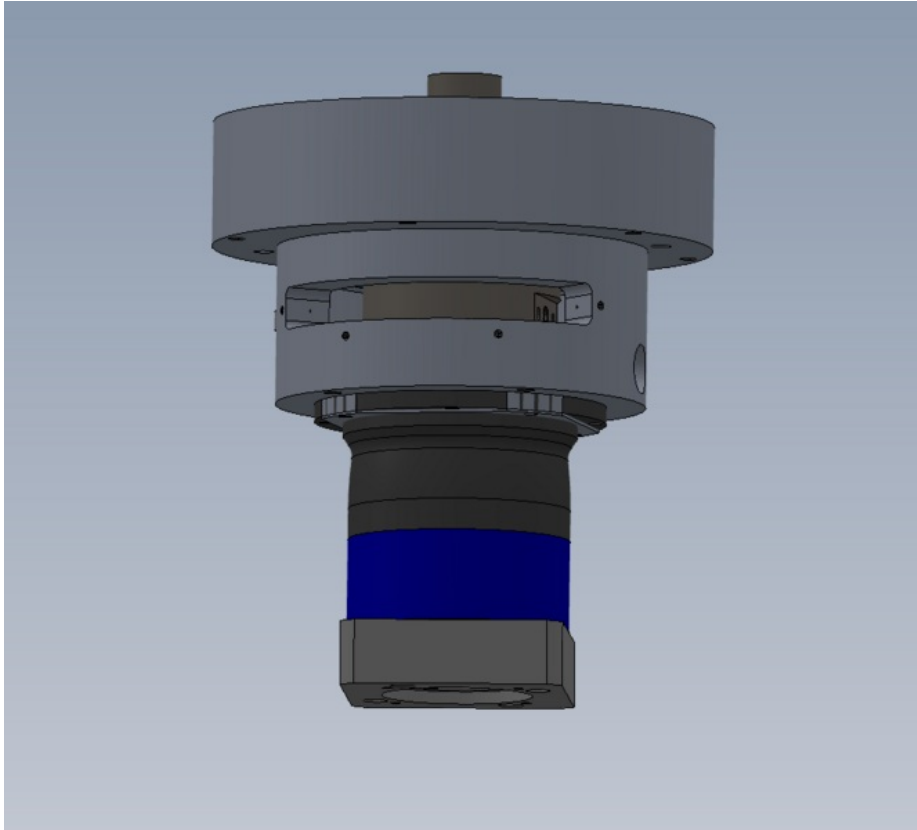

Fichier:R0000558E Bench Assemble Base and Turntable Screenshot 2023-09-11 091330.png



R0000558E_Bench_Assemble_Base_and_Turntable_Screenshot_2023-09-11_091330

File history

Click on a date/time to view the file as it appeared at that time.

	Date/Time	Thumbnail	Dimensions	User	Comment
current	10:13, 11 September 2023		900 × 810 (30 KB)	Gareth Green (talk contribs)	R0000558E_Bench_Assemble_Base_and_Turntable_Screenshot_2023-09-11_091330

You cannot overwrite this file.

File usage

The following page links to this file:

R0000558E Bench Assemble Base and Turntable

Metadata

This file contains additional information, probably added from the digital camera or scanner used to create or digitize it. If the file has been modified from its original state, some details may not fully reflect the modified file.

Horizontal resolution	37.79 dpc
Vertical resolution	37.79 dpc