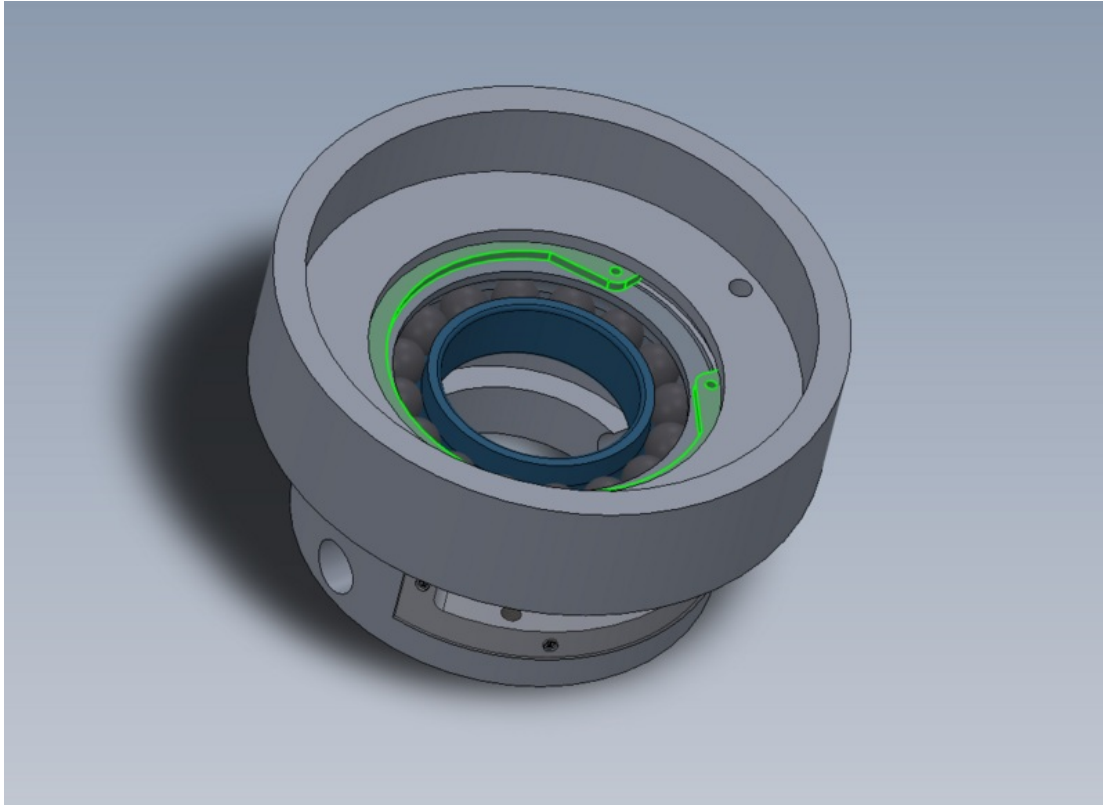

Fichier:R0000558E Bench Assemble Base and Turntable Screenshot 2023-09-11 080858.png



R0000558E_Bench_Assemble_Base_and_Turntable_Screenshot_2023-09-11_080858

File history

Click on a date/time to view the file as it appeared at that time.

	Date/Time	Thumbnail	Dimensions	User	Comment
current	09:30, 11 September 2023		1,111 × 807 (146 KB)	Gareth Green (talk contribs)	R0000558E_Bench_Assemble_Base_and_Turntable_Screenshot_2023-09-11_080858

Horizontal resolution	37.79 dpc
Vertical resolution	37.79 dpc