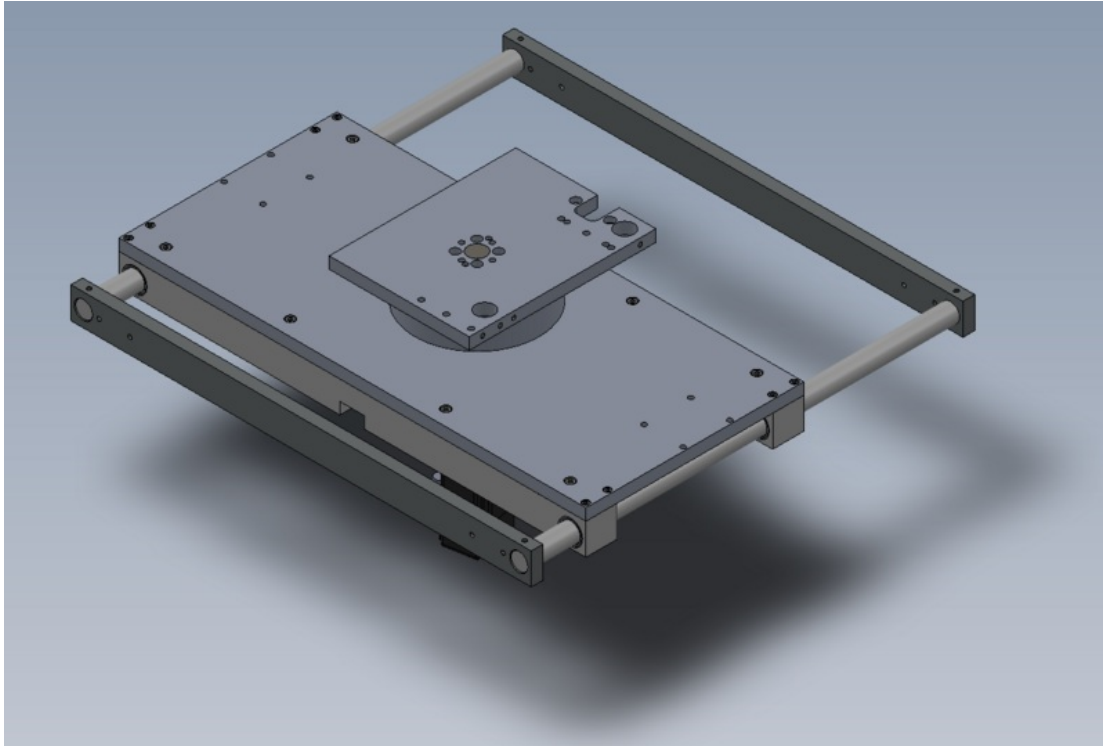

# Fichier:R0000558E Bench Assemble Base and Turntable Screenshot 2023-09-11 075622.png



R0000558E\_Bench\_Assemble\_Base\_and\_Turntable\_Screenshot\_2023-09-11\_075622

## File history

Click on a date/time to view the file as it appeared at that time.

	Date/Time	Thumbnail	Dimensions	User	Comment
current	<a href="#">08:56, 11 September 2023</a>		1,216 × 819 (214 KB)	Gareth Green (talk   contribs)	R0000558E_Bench_Assemble_Base_and_Turntable_Screenshot_2023-09-11_075622

## File usage

The following page links to this file:

R0000558E Bench Assemble Base and Turntable