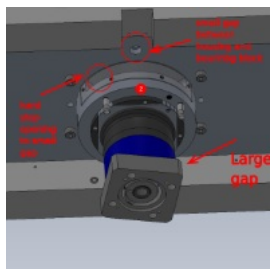

Fichier:R0000558E Bench Assemble Base and Turntable Rev 2 Screenshot 2023-11-03 111543.png

No higher resolution available.
