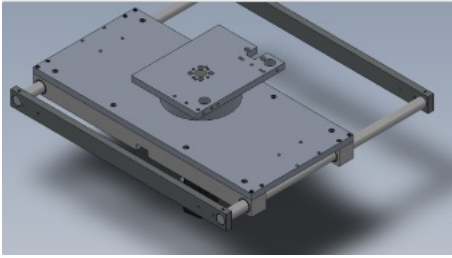

Fichier:R0000558E Bench Assemble Base and Turntable Rev 2 Screenshot 2023-11-03 105526.png

No higher resolution available.


R0000558E_Bench_Assemble_Base_and_Turntable_Rev_2_Screenshot_2023-11-03_105526

File history

Click on a date/time to view the file as it appeared at that time.

	Date/Time	Thumbnail	Dimensions	User	Comment
current	12:55, 3 November 2023		338 × 191 (46 KB)	Gareth Green (talk contribs)	R0000558E_Bench_Assemble_Base_and_Turntable_Rev_2_Screenshot_2023-11-03_105526