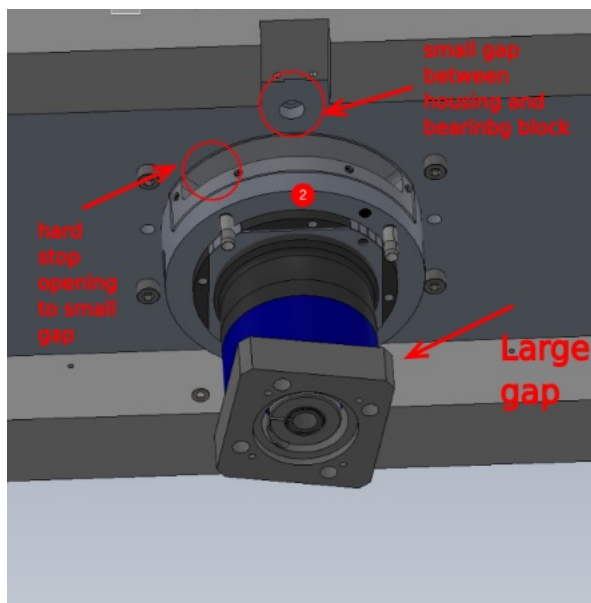

Fichier:R0000558E Bench Assemble Base and Turntable Part 2 Screenshot 2023-11-03 115712.png

No higher resolution available.


R0000558E_Bench_Assemble_Base_and_Turntable_Part_2_Screenshot_2023-11-03_115712

File history

Click on a date/time to view the file as it appeared at that time.

	Date/Time	Thumbnail	Dimensions	User	Comment
current	13:57, 3 November 2023		440 × 450 (71 KB)	Gareth Green (talk contribs)	R0000558E_Bench_Assemble_Base_and_Turntable_Part_2_Screenshot_2023-11-03_115712

You cannot overwrite this file.

File usage

The following page links to this file:

R0000558E Bench Assemble Base and Turntable Part 2

Metadata

This file contains additional information, probably added from the digital camera or scanner used to create or digitize it. If the file has been modified from its original state, some details may not fully reflect the modified file.

Horizontal resolution	37.79 dpc
Vertical resolution	37.79 dpc