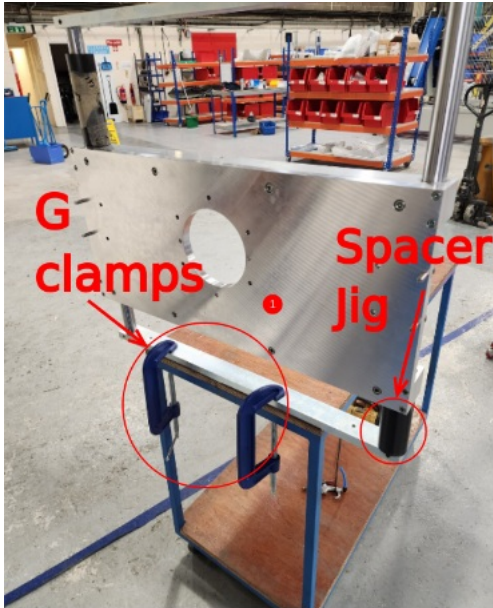

Fichier:R0000558E Bench Assemble Base and Turntable Part 2 Screenshot 2023-11-03 115700.png

No higher resolution available.


R0000558E_Bench_Assemble_Base_and_Turntable_Part_2_Screenshot_2023-11-03_115700

File history

Click on a date/time to view the file as it appeared at that time.

	Date/Time	Thumbnail	Dimensions	User	Comment
current	13:57, 3 November 2023		370 × 456 (339 KB)	Gareth Green (talk contribs)	R0000558E_Bench_Assemble_Base_and_Turntable_Part_2_Screenshot_2023-11-03_115700