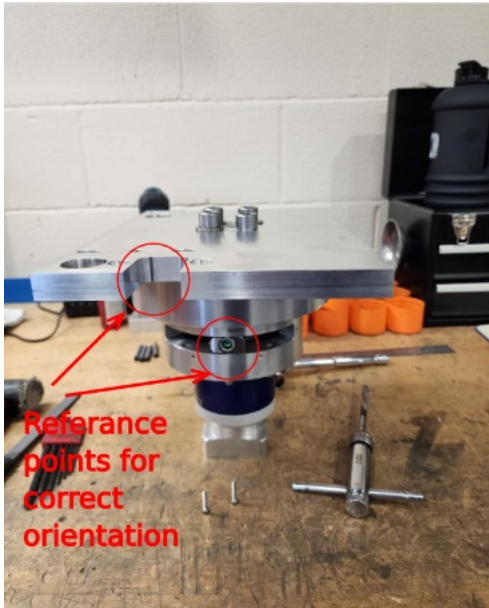

Fichier:R0000558E Bench Assemble Base and Turntable Part 2 Screenshot 2023-11-03 115406.png

No higher resolution available.


R0000558E_Bench_Assemble_Base_and_Turntable_Part_2_Screenshot_2023-11-03_115406

File history

Click on a date/time to view the file as it appeared at that time.

	Date/Time	Thumbnail	Dimensions	User	Comment
current	13:54, 3 November 2023		367 × 455 (273 KB)	Gareth Green (talk | contribs)	R0000558E_Bench_Assemble_Base_and_Turntable_Part_2_Screenshot_2023-11-03_115406

You cannot overwrite this file.

File usage

The following page links to this file:

R0000558E Bench Assemble Base and Turntable Part 2

Metadata

This file contains additional information, probably added from the digital camera or scanner used to create or digitize it. If the file has been modified from its original state, some details may not fully reflect the modified file.

Horizontal resolution	37.79 dpc
Vertical resolution	37.79 dpc