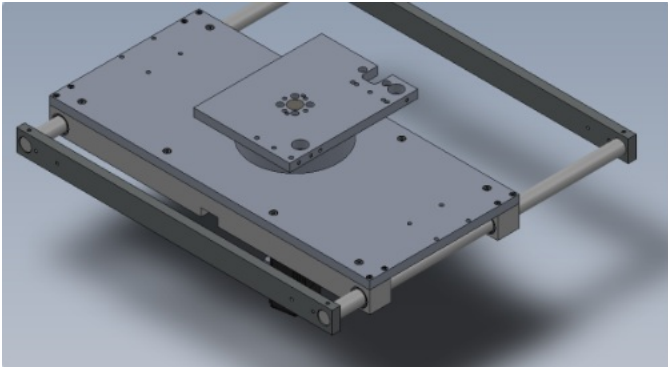

Fichier:R0000558E Bench Assemble Base and Turntable Part 2 Screenshot 2023-11-03 113949.png

No higher resolution available.


R0000558E_Bench_Assemble_Base_and_Turntable_Part_2_Screenshot_2023-11-03_113949

File history

Click on a date/time to view the file as it appeared at that time.

	Date/Time	Thumbnail	Dimensions	User	Comment
current	13:39, 3 November 2023		504 × 273 (85 KB)	Gareth Green (talk contribs)	R0000558E_Bench_Assemble_Base_and_Turntable_Part_2_Screenshot_2023-11-03_113949

You cannot overwrite this file.

File usage

The following page links to this file:

R0000558E Bench Assemble Base and Turntable Part 2

Metadata

This file contains additional information, probably added from the digital camera or scanner used to create or digitize it. If the file has been modified from its original state, some details may not fully reflect the modified file.