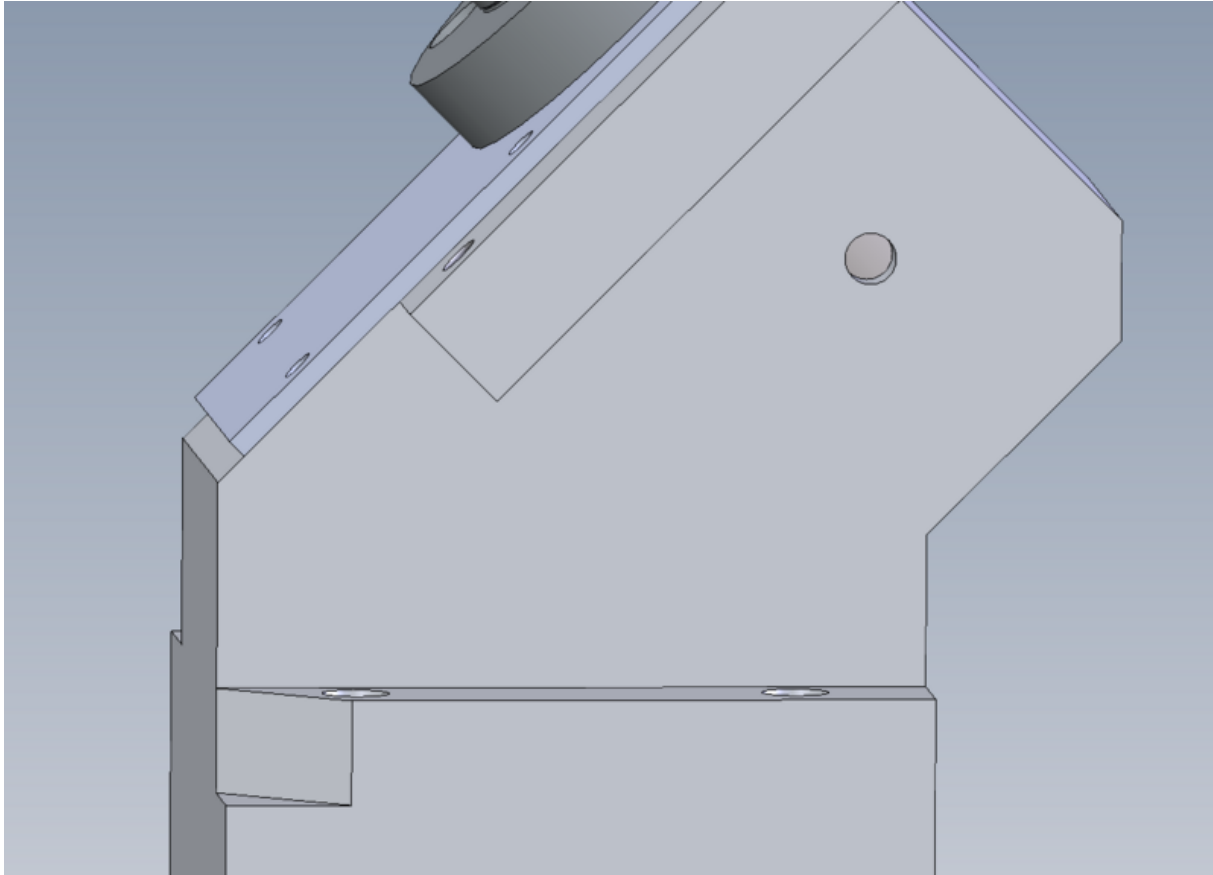

# Fichier:R0000204 Notching gear boxes assembly Screenshot 2023-05-22 114252.png



R0000204\_Notching\_gear\_boxes\_assembly\_Screenshot\_2023-05-22\_114252

## File history

Click on a date/time to view the file as it appeared at that time.

	Date/Time	Thumbnail	Dimensions	User	Comment
current	12:43, 22 May 2023		1,154 × 830 (28 KB)	Gareth Green (talk   contribs)	R0000204_Notching_gear_boxes_assembly_Screenshot_2023-05-22_114252

Horizontal resolution	37.79 dpc
Vertical resolution	37.79 dpc