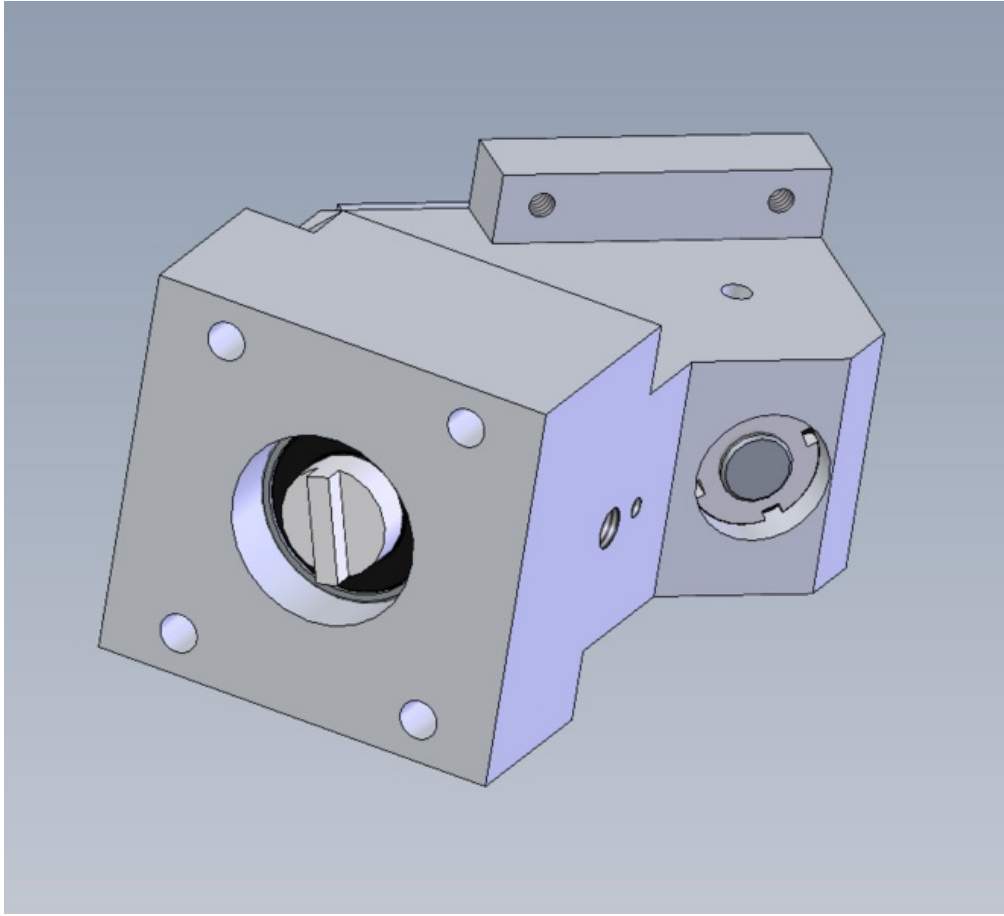

Fichier:R0000204 Notching gear boxes assembly Screenshot 2023-05-18 160300.png



R0000204_Notching_gear_boxes_assembly_Screenshot_2023-05-18_160300

File history

Click on a date/time to view the file as it appeared at that time.

	Date/Time	Thumbnail	Dimensions	User	Comment
current	17:20, 18 May 2023		827 × 747 (38 KB)	Gareth Green (talk contribs)	R0000204_Notching_gear_boxes_assembly_Screenshot_2023-05-18_160300

You cannot overwrite this file.

File usage

The following page links to this file:

R0000204 Notching gear boxes assembly

Metadata

This file contains additional information, probably added from the digital camera or scanner used to create or digitize it. If the file has been modified from its original state, some details may not fully reflect the modified file.

Horizontal resolution	37.79 dpc
Vertical resolution	37.79 dpc