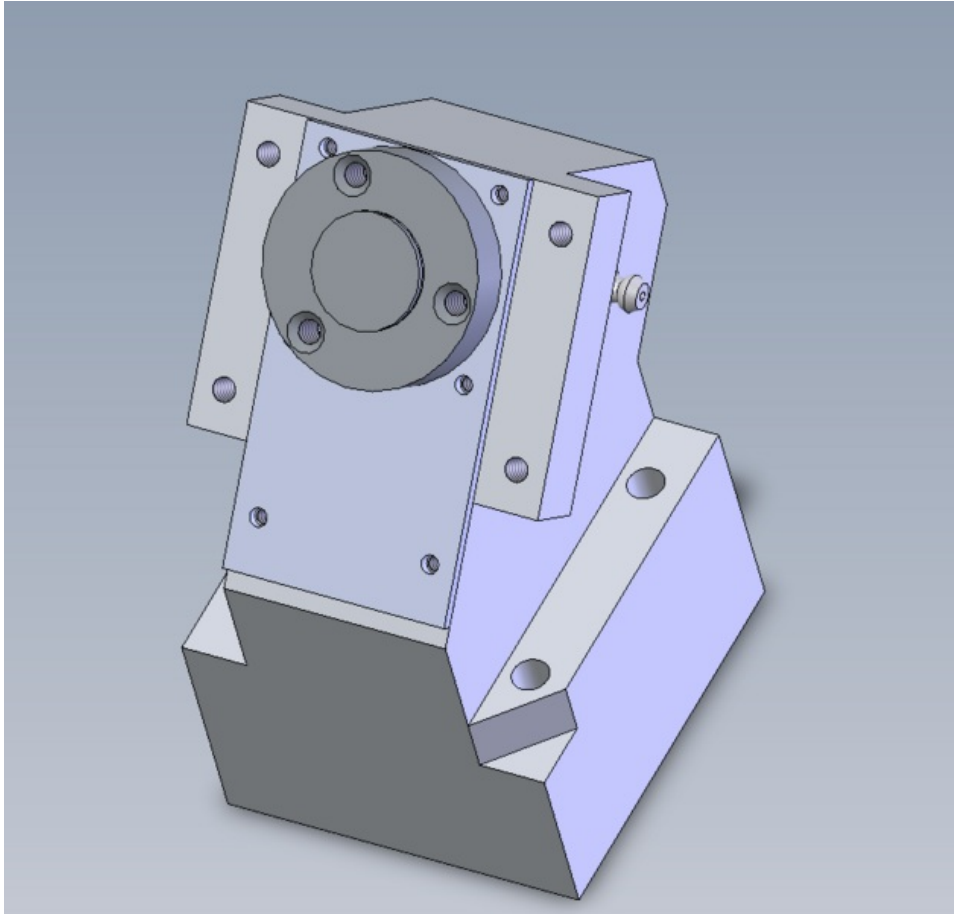

# Fichier:R0000204 Notching gear boxes assembly Screenshot 2023-05-17 165002.png



R0000204\_Notching\_gear\_boxes\_assembly\_Screenshot\_2023-05-17\_165002

## File history

Click on a date/time to view the file as it appeared at that time.

	Date/Time	Thumbnail	Dimensions	User	Comment
current	17:50, 17 May 2023		821 × 783 (61 KB)	Gareth Green (talk   contribs)	R0000204_Notching_gear_boxes_assembly_Screenshot_2023-05-17_165002

Horizontal resolution	37.79 dpc
Vertical resolution	37.79 dpc