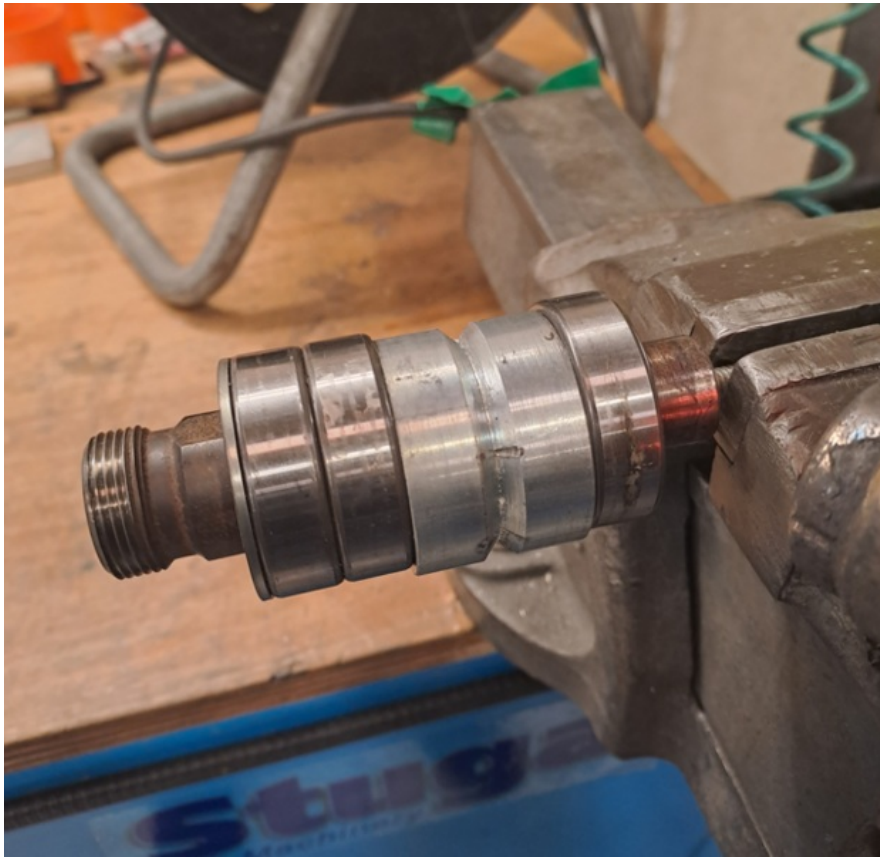

# Fichier:R0000164 Spindle Disassemble for Required parts Screenshot 2023-04-19 121901.png



## File history

Click on a date/time to view the file as it appeared at that time.

	Date/Time	Thumbnail	Dimensions	User	Comment
current	13:19, 19 April 2023		643 × 621 (639 KB)	Gareth Green (talk   contribs)	R0000164_Spindle_Disassemble_for_Required_parts_Screenshot_2023-04-19_121901